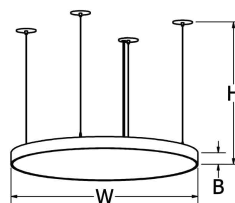

Driver: Must be mounted within 25ft from fixture body.

Finish: Highly durable oven cured no VOC premium powder coat.

Canopy: Matches fixture finish.

Cable Hanger: Standard 150" cable and white cord for on-site adjustability.

Modifications: Consult factory for modified fixture sizes and lumen packages.

Surge Protection: External surge protector provided as standard.

SAMPLE CATALOG NUMBER:

GL-2342-	B-	BLK-	1-	A
MODEL NO.	LAMPING	FINISH	HANGER	OPTIONS
GL-2339 W in 12" 5lbs B in 3" 3.2kg H in 11"-145" Available with hanger 1&2 only	A. LED30 B. LED35 C. LED40 D. LED30LO E. LED35LO F. LED40LO	Standard: Powder Coat BLK- Black BL- Blue GR- Gray LG- Light Gray BE- Beige PAB- Antique Brass PA- Painted Aluminum PTC- Painted Copper WH- White DBZ- Dark Bronze NSN- New Satin Nickel BRN- Brown RD- Red CH- Champagne RG- Reed Green SG- Sungold GM- Gun Metal POR- Oil Rubbed Bronze PG- Pine Green DO- Deep Orange PV- Purple Violet NB- Navy Blue	1. Cable - Standard  Drivers mounted remotely. 2. Oversized  Drivers mounted inside oversized canopy. 3. Vertical Canopy  Drivers mounted remotely. 4. Vertical Integral Canopy  Drivers mounted inside oversized canopy. Hanger options 1&3 supplied with remote driver box. GL-2339 available with hanger 1&2 only.	A. No Options BC. Black Cord Fixture supplied with black power cord. EL. Emergency LED Must be remotely mounted in a controlled environment with an area temperature range of 32°-131°F. Specify 120 or 277 voltage.
GL-2340 W in 18" 7lbs B in 3" 3.2kg H in 11"-145"				
GL-2341 W in 24" 10lbs B in 3" 4.5kg H in 18.75"-145"				
GL-2342 W in 30" 14lbs B in 3" 6.3kg H in 18.75"-145"				
GL-2343 W in 36" 18lbs B in 3" 8.2kg H in 18.75"-145"		Textured Powder TLV- Light Verdigris TWH- Textured White TBL- Textured Black TS- Textured Silver TBT- Textured Bronze TST- Stone		
GL-2344 W in 48" 20lbs B in 3" 9.1kg H in 18.75"-145"				