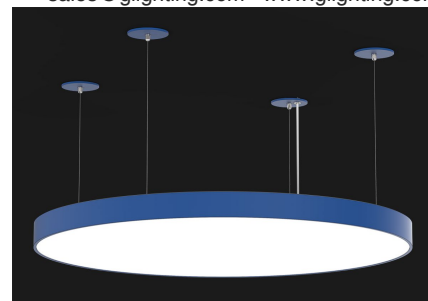

Driver: Must be mounted within 25ft from fixture body.

Finish: Highly durable oven cured no VOC premium powder coat.

Canopy: Matches fixture finish.

Cable Hanger: Standard 150" cable and white cord for on-site adjustability.

Modifications: Consult factory for modified fixture sizes and lumen packages.

Surge Protection: External surge protector provided as standard.

SAMPLE CATALOG NUMBER:

GL-2342-	B-	BLK-	1-	A
MODEL NO.	LAMPING	FINISH	HANGER	OPTIONS
GL-2339 W in 12" 5lbs B in 3" 3.2kg H in 11"-145" Available with hanger 1&2 only	A. LED30 B. LED35 C. LED40 D. LED30LO E. LED35LO F. LED40LO	Standard: Powder Coat BLK- Black BL- Blue GR- Gray LG- Light Gray BE- Beige PAB- Antique Brass PA- Painted Aluminum PTC- Painted Copper WH- White DBZ- Dark Bronze NSN- New Satin Nickel BRN- Brown RD- Red CH- Champagne RG- Reed Green SG- Sungold GM- Gun Metal POR- Oil Rubbed Bronze PG- Pine Green DO- Deep Orange PV- Purple Violet NB- Navy Blue	1. Cable - Standard  Drivers mounted remotely. 2. Oversized  Drivers mounted inside oversized canopy. 3. Vertical Canopy  Drivers mounted remotely. 4. Vertical Integral Canopy  Drivers mounted inside oversized canopy. Hanger options 1&3 supplied with remote driver box. GL-2339 available with hanger 1&2 only.	A. No Options BC. Black Cord Fixture supplied with black power cord. EL. Emergency LED Must be remotely mounted in a controlled environment with an area temperature range of 32°-131°F. Specify 120 or 277 voltage.
GL-2340 W in 18" 7lbs B in 3" 3.2kg H in 11"-145"				
GL-2341 W in 24" 10lbs B in 3" 4.5kg H in 18.75"-145"				
GL-2342 W in 30" 14lbs B in 3" 6.3kg H in 18.75"-145"				
GL-2343 W in 36" 18lbs B in 3" 8.2kg H in 18.75"-145"		Textured Powder TLV- Light Verdigris TWH- Textured White TBL- Textured Black TS- Textured Silver TBT- Textured Bronze TST- Stone		
GL-2344 W in 48" 20lbs B in 3" 9.1kg H in 18.75"-145"				