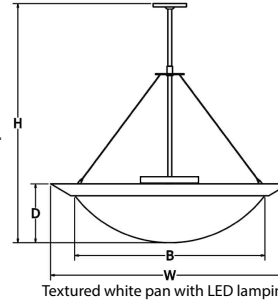

MIRAGE

Indoor Pendant

9777 Reavis Park Drive
St. Louis, MO 63123
800.331.2425 or 314.631.6000

sales@glighting.com www.glighting.com

GENERAL SPECIFICATION

LED: High efficiency +90CRI mid-power LEDs are field serviceable. Universal voltage.

LED Dimming: Standard 1% 0-10V dimming with LED lamping option.

Body: GL-2130-2133 ring spun in 18ga steel or .050 aluminum. Closed body with LED lamping.

Canopy: Low profile. May be mounted on flat or sloped ceilings up to 40°.

Acrylic: Seamless acrylic is UL-94 HB Flame Class rated.

Finish: Highly durable oven cured no VOC premium powder coat.

Surge Protection: External surge protector provided as standard.

Textured white pan with LED lamping

SAMPLE CATALOG NUMBER:						
GL-2132-	L95-	S-	NSN-	1-	A-	038
MODEL NO.	LAMPING	ACRYLIC	FINISH	HANGER	OPTION(S)	OVERALL HEIGHT
GL-2130 14lbs B in 18" mm 457 6 kg W in 23" mm 585 D in 6 3/4" mm 170 H in 29" mm 737	IN3. 3MED L50. 5LED30 L55. 5LED35 L54. 5LED40	Standard: S. Satin White Optional: W. White Opal	Standard: Powder Coat BLK-Black BL-Blue GR-Gray LG-Light Gray BE-Beige PAB-Antique Brass PA-Painted Aluminum PTC-Painted Copper WH-White DBZ-Dark Bronze NSN-New Satin Nickel BRN-Brown RD-Red CH-Champagne RG-Reed Green SG-Sungold GM-Gun Metal POR-Oil Rubbed Bronze PG-Pine Green DO-Deep Orange PV-Purple Violet NB-Navy Blue	1. Stem 2. Cable 3. Arms 4. Stem Cluster Custom lengths available. For heights longer than standard, additional length will be added to top stem.	A. No Options F1. Add Finial F2. Add Finial B. Damp Location Available in powder coat or Satin Aluminum finish. EL. Emergency LED Remote mount up to 10' from lamping in controlled environment with an area temperature range of 32°-131°F. LED only. W. White Opal Top Lens INC only C. Clear Top Lens INC only P. Perforated Top Lens INC only Multi-circuiting available upon request.	Standard overall height shown by model no. For custom overall height, specify in inches.
GL-2131 21lbs B in 24" mm 610 10 kg W in 30" mm 762 D in 8" mm 180 H in 34" mm 865	IN3. 3MED L60. 6LED30 L65. 6LED35 L64. 6LED40	Acrylic is UL-94 HB Flame Class rated.	(Same as GL-2130)	(Same as GL-2130)	(Same as GL-2130)	(Same as GL-2130)
GL-2132 29lbs B in 30" mm 762 13kg W in 37 1/2" mm 930 D in 9 3/8" mm 240 H in 38" mm 965	IN6. 6MED L90. 9LED30 L95. 9LED35 L94. 9LED40					
GL-2133 37lbs B in 38" mm 965 17kg W in 47" mm 1195 D in 11 1/8" mm 285 H in 42" mm 1070	IN6. 6MED L120. 12LED30 L125. 12LED35 L124. 12LED40 38" available in Satin Aluminum and powder coat finish only		Textured Powder TLV-Light Verdigris TWH-Textured White TBL-Textured Black TS-Textured Silver TBZ-Textured Bronze TST-Stone			

Fixtures over 50 lbs require reinforced junction box
All dimensions are nominal.

Lamp Definition

Code	Lamp	Type	Lamp Base	Code	Total Wattage	Kelvin	Delivered Lumens	CRI
IN3, IN6	Med	A-19	Medium 120V	L60	78	3000	10544	+90
				L65	78	3500	10544	+90
				L64	78	4000	10544	+90
				L90	118	3000	16400	+90
				L95	118	3500	16400	+90
				L94	118	4000	16400	+90
				L120	157	3000	21794	+90
				L125	157	3500	21794	+90
				L124	157	4000	21794	+90

Universal Voltage unless otherwise specified.
Contact factory for availability of other lamp configurations.