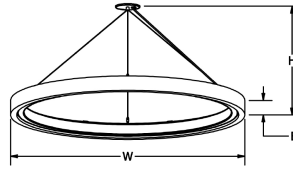

Surge Protection: External surge protector provided as standard.

SAMPLE CATALOG NUMBER:						
GL-2726-		F-	BLK-	1-	A	
MODEL NO.		LAMPING		FINISH	HANGER	OPTIONS
GL-2725	W in 24" 10lbs B in 3" 4.5kg H in 11"-145"	A. 24LED30 B. 24LED35 C. 24LED40 D. RGB	AL. 24LED30LO BL. 24LED35LO CL. 24LED40LO	Standard: Powder Coat BLK- Black BL- Blue GR- Gray LG- Light Gray BE- Beige PAB- Antique Brass PA- Painted Aluminum PTC- Painted Copper WH- White DBZ- Dark Bronze NSN- New Satin Nickel BRN- Brown RD- Red CH- Champagne RG- Reed Green SG- Sungold GM- Gun Metal POR- Oil Rubbed Bronze PG- Pine Green DO- Deep Orange PV- Purple Violet NB- Navy Blue	1. Cable - Standard  Drivers mounted remotely. See Orbis Hanger Guide for more information.	A. No Options BC. Black Cord Fixture supplied with black power cord. EL. Emergency LED Must be remotely mounted in a controlled environment with an area temperature range of 32°-131°F. Specify 120 or 277 voltage.
GL-2738	W in 36" 12lbs B in 3" 5.4kg H in 18.75"-145"	U. 36LED30 V. 36LED35 W. 36LED40 X. RGB	UL. 36LED30LO VL. 36LED35LO WL. 36LED40LO	Textured Powder TLV- Light Verdigris TWH- Textured White TBL- Textured Black TS- Textured Silver TBZ- Textured Bronze TST- Stone	2. Oversized  Drivers mounted inside oversized canopy. See Orbis Hanger Guide for more information.	
GL-2726	W in 48" 15lbs B in 3" 6.8kg H in 18.75"-145"	E. 48LED30 F. 48LED35 G. 48LED40 H. RGB	EL. 48LED30LO FL. 48LED35LO GL. 48LED40LO		3. Vertical Remote Canopy  Drivers mounted remotely. See Orbis Hanger Guide for more information.	
GL-2739	W in 60" 18lbs B in 3" 8.2kg H in 18.75"-145"	Y. 60LED30 Z. 60LED35 AA. 60LED40 BB. RGB	YL. 60LED30LO ZL. 60LED35LO AAL. 60LED40LO		4. Vertical Integral Canopy  Drivers mounted inside 12.5" oversized canopy. See Orbis Hanger Guide for more information.	
GL-2727	W in 72" 22lbs B in 3" 10kg H in 25.5"-142" Fixture Built with Four Acrylic Segments	I. 72LED30 J. 72LED35 K. 72LED40 L. RGB	IL. 72LED30LO JL. 72LED35LO KL. 72LED40LO		Hanger options 1&3 supplied with remote driver box.	
GL-2728	W in 96" 35lbs B in 3" 15.9kg H in 30.75"-139" Fixture Body Built in Four Segments and Eight Acrylic Segments.	M. 96LED30 N. 96LED35 O. 96LED40 P. RGB	ML. 96LED30LO NL. 96LED35LO OL. 96LED40LO			
GL-2729	W in 120" 50lbs B in 3" 22.7kg H in 39"-133" Fixture Body Built in Three Segments and Eight Acrylic Segments	Q. 120LED30 R. 120LED35 S. 120LED40 T. RGB	QL. 120LED30LO RL. 120LED35LO SL. 120LED40LO			