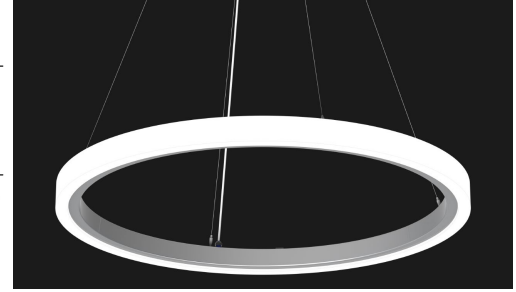

Surge Protection: External surge protector provided as standard.

SAMPLE CATALOG NUMBER:						
GL-2726-		F-	BLK-	1-	A	
MODEL NO.		LAMPING		FINISH	HANGER	OPTIONS
GL-2725	W in 24" 10lbs B in 3" 4.5kg H in 11"-145"	A. 24LED30 B. 24LED35 C. 24LED40 D. RGB	AL. 24LED30LO BL. 24LED35LO CL. 24LED40LO	Standard: Powder Coat BLK- Black BL- Blue GR- Gray LG- Light Gray BE- Beige PAB- Antique Brass PA- Painted Aluminum PTC- Painted Copper WH- White DBZ- Dark Bronze NSN- New Satin Nickel BRN- Brown RD- Red CH- Champagne RG- Reed Green SG- Sungold GM- Gun Metal POR- Oil Rubbed Bronze PG- Pine Green DO- Deep Orange PV- Purple Violet NB- Navy Blue	1. Cable - Standard  Drivers mounted remotely. See Orbis Hanger Guide for more information.	A. No Options BC. Black Cord Fixture supplied with black power cord. EL. Emergency LED Must be remotely mounted in a controlled environment with an area temperature range of 32°-131°F. Specify 120 or 277 voltage.
GL-2738	W in 36" 12lbs B in 3" 5.4kg H in 18.75"-145"	U. 36LED30 V. 36LED35 W. 36LED40 X. RGB	UL. 36LED30LO VL. 36LED35LO WL. 36LED40LO	Textured Powder TLV- Light Verdigris TWH- Textured White TBL- Textured Black TS- Textured Silver TBZ- Textured Bronze TST- Stone	2. Oversized  Drivers mounted inside oversized canopy. See Orbis Hanger Guide for more information.	
GL-2726	W in 48" 15lbs B in 3" 6.8kg H in 18.75"-145"	E. 48LED30 F. 48LED35 G. 48LED40 H. RGB	EL. 48LED30LO FL. 48LED35LO GL. 48LED40LO		3. Vertical Remote Canopy  Drivers mounted remotely. See Orbis Hanger Guide for more information.	
GL-2739	W in 60" 18lbs B in 3" 8.2kg H in 18.75"-145"	Y. 60LED30 Z. 60LED35 AA. 60LED40 BB. RGB	YL. 60LED30LO ZL. 60LED35LO AAL. 60LED40LO		4. Vertical Integral Canopy  Drivers mounted inside 12.5" oversized canopy. See Orbis Hanger Guide for more information.	
GL-2727	W in 72" 22lbs B in 3" 10kg H in 25.5"-142" Fixture Built with Four Acrylic Segments	I. 72LED30 J. 72LED35 K. 72LED40 L. RGB	IL. 72LED30LO JL. 72LED35LO KL. 72LED40LO		Hanger options 1&3 supplied with remote driver box.	
GL-2728	W in 96" 35lbs B in 3" 15.9kg H in 30.75"-139" Fixture Body Built in Four Segments and Eight Acrylic Segments.	M. 96LED30 N. 96LED35 O. 96LED40 P. RGB	ML. 96LED30LO NL. 96LED35LO OL. 96LED40LO			
GL-2729	W in 120" 50lbs B in 3" 22.7kg H in 39"-133" Fixture Body Built in Three Segments and Eight Acrylic Segments	Q. 120LED30 R. 120LED35 S. 120LED40 T. RGB	QL. 120LED30LO RL. 120LED35LO SL. 120LED40LO			