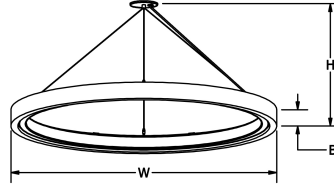

ORBIS II - Acoustic

Outer Acrylic Interior Pendant

9777 Reavis Park Drive
St. Louis, MO 63123
800.331.2425 or 314.631.6000

sales@glighting.com www.glighting.com

GENERAL SPECIFICATION

LED: High efficiency mid-power LEDs.

Acoustic Panel: 1/2" center acoustic panel reduces noise level in environment. GL-2798 and GL-2799 have a two-piece panel design and require an additional vertical cable hanger.

Lower Output: Lamping code ending with LO features lower lumen output.

LED Dimming: Standard 1% 0-10V dimming.

Cable Hanger: Standard 150" cable and white cord for on-site adjustability. Canopy painted textured white.

Canopy: Max remote driver installation distance: White LED 25ft from fixture body and RGB 45ft from fixture body. See Orbis Hanger Guide for more information.

Finish: Highly durable oven cured no VOC premium powder coat.

RGB: DMX controller supplied by others.

Surge Protection: External surge protector provided as standard.

SAMPLE CATALOG NUMBER:						
GL-2797-		F-	BLK-	ABLK-	1-	A
MODEL NO.	LAMPING		FINISH	ACOUSTIC	HANGER	OPTIONS
GL-2795 10lbs W 24" 4.5kg B 3" H 11"-145"	A. 24LED30 B. 24LED35 C. 24LED40 D. RGB	AL. 24LED30LO BL. 24LED35LO CL. 24LED40LO	Standard: Powder Coat BLK-Black BL-Blue GR-Gray LG-Light Gray BE-Beige PAB-Antique Brass PA-Painted Aluminum PTC-Painted Copper WH-White DBZ-Dark Bronze NSN-New Satin Nickel BRN-Brown RD-Red CH-Champagne RG-Reed Green SG-Sungold GM-Gun Metal POR-Oil Rubbed Bronze PG-Pine Green DO-Deep Orange PV-Purple Violet NB-Navy Blue	Standard: Acoustic ABLK-Black ABL-Blue AGR-Gray ALG-Light Gray ARD-Red AGN-Green	1. Cable - Standard Drivers mounted remotely. See Orbis Hanger Guide for more information.	A. No Options BC. Black Cord Fixture supplied with black power cord. EL. Emergency LED Must be remotely mounted in a controlled environment with an area temperature range of 32°-131°F. Specify 120 or 277 voltage.
GL-2796 12lbs W 36" 5.4kg B 3" H 18.75"-145"	U. 36LED30 V. 36LED35 W. 36LED40 X. RGB	UL. 36LED30LO VL. 36LED35LO WL. 36LED40LO	Textured Powder TLV-Light Verdigris TWH-Textured White TBL-Textured Black TS-Textured Silver TBZ-Textured Bronze TST-Stone	Seamless Acoustic in 24" thru 48" sizes. Seam in 60" & 72".	2. Oversized Drivers mounted inside oversized canopy. See Orbis Hanger Guide for more information.	
GL-2797 15lbs W 48" 6.8kg B 3" H 18.75"-145"	E. 48LED30 F. 48LED35 G. 48LED40 H. RGB	EL. 48LED30LO FL. 48LED35LO GL. 48LED40LO			3. Vertical Remote Canopy Drivers mounted remotely. See Orbis Hanger Guide for more information.	
GL-2798 18lbs W 60" 8.2kg B 3" H 18.75"-145"	Y. 60LED30 Z. 60LED35 AA. 60LED40 BB. RGB	YL. 60LED30LO ZL. 60LED35LO AAL. 60LED40LO			4. Vertical Integral Canopy Drivers mounted inside 12.5" oversized canopy. See Orbis Hanger Guide for more information. Hanger options 1&3 supplied with remote driver box.	
GL-2799 22lbs W 72" 10kg B 3" H 25.5"-142" Fixture Built with Four Acrylic Segments	I. 72LED30 J. 72LED35 K. 72LED40 L. RGB	IL. 72LED30LO JL. 72LED35LO KL. 72LED40LO				

All Dimensions are nominal.

Light Source Definition

High Lumen Output						Low Lumen Output					
Code	Total Wattage	CRI	Rated Life Hrs	Delivered Lumens	Kelvin	Code	Total Wattage	CRI	Rated Life Hrs	Delivered Lumens*	Kelvin
24LED30/35/40	56	+80	50000	5141	3000/3500/4000	24LED30LO/35LO/40LO	34	+80	50000	3085	3000/3500/4000
36LED30/35/40	76	+80	50000	7480	3000/3500/4000	36LED30LO/35LO/40LO	46	+80	50000	4488	3000/3500/4000
48LED30/35/40	108	+80	50000	10197	3000/3500/4000	48LED30LO/35LO/40LO	65	+80	50000	6118	3000/3500/4000
60LED30/35/40	130	+80	50000	12950	3000/3500/4000	60LED30LO/35LO/40LO	73	+80	50000	6975	3000/3500/4000
72LED30/35/40	154	+80	50000	15345	3000/3500/4000	72LED30LO/35LO/40LO	92	+80	50000	9207	3000/3500/4000
RGB	Contact Factory for Details										

*Estimate
Universal Voltage unless otherwise specified.