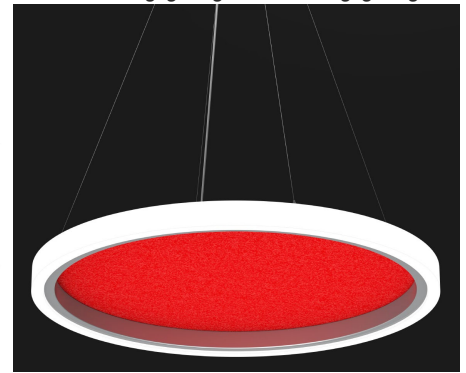

ORBIS II - Acoustic

Outer Acrylic Interior Pendant

9777 Reavis Park Drive
St. Louis, MO 63123
800.331.2425 or 314.631.6000

sales@glighting.com www.glighting.com

GENERAL SPECIFICATION

LED: High efficiency mid-power LEDs.

Acoustic Panel: 1/2" center acoustic panel reduces noise level in environment. GL-2798 and GL-2799 have a two-piece panel design and require an additional vertical cable hanger.

Lower Output: Lamping code ending with LO features lower lumen output.

LED Dimming: Standard 1% 0-10V dimming.

Cable Hanger: Standard 150" cable and white cord for on-site adjustability. Canopy painted textured white.

Canopy: Max remote driver installation distance: White LED 25ft from fixture body and RGB 45ft from fixture body. See Orbis Hanger Guide for more information.

Finish: Highly durable oven cured no VOC premium powder coat.

RGB: DMX controller supplied by others.

Surge Protection: External surge protector provided as standard.

SAMPLE CATALOG NUMBER:						
GL-2797-		F-	BLK-	ABLK-	1-	A
MODEL NO.	LAMPING		FINISH	ACOUSTIC	HANGER	OPTIONS
GL-2795 10lbs W 24" 4.5kg B 3" H 11"-145"	A. 24LED30 B. 24LED35 C. 24LED40 D. RGB	AL. 24LED30LO BL. 24LED35LO CL. 24LED40LO	Standard: Powder Coat BLK-Black BL-Blue GR-Gray LG-Light Gray BE-Beige PAB-Antique Brass PA-Painted Aluminum PTC-Painted Copper WH-White DBZ-Dark Bronze NSN-New Satin Nickel BRN-Brown RD-Red CH-Champagne RG-Reed Green SG-Sungold GM-Gun Metal POR-Oil Rubbed Bronze PG-Pine Green DO-Deep Orange PV-Purple Violet NB-Navy Blue	Standard: Acoustic ABLK-Black ABL-Blue AGR-Gray ALG-Light Gray ARD-Red AGN-Green	1. Cable - Standard Drivers mounted remotely. See Orbis Hanger Guide for more information.	A. No Options BC. Black Cord Fixture supplied with black power cord. EL. Emergency LED Must be remotely mounted in a controlled environment with an area temperature range of 32°-131°F. Specify 120 or 277 voltage.
GL-2796 12lbs W 36" 5.4kg B 3" H 18.75"-145"	U. 36LED30 V. 36LED35 W. 36LED40 X. RGB	UL. 36LED30LO VL. 36LED35LO WL. 36LED40LO	Textured Powder TLV-Light Verdigris TWH-Textured White TBL-Textured Black TS-Textured Silver TBZ-Textured Bronze TST-Stone	Seamless Acoustic in 24" thru 48" sizes. Seam in 60" & 72".	2. Oversized Drivers mounted inside oversized canopy. See Orbis Hanger Guide for more information.	
GL-2797 15lbs W 48" 6.8kg B 3" H 18.75"-145"	E. 48LED30 F. 48LED35 G. 48LED40 H. RGB	EL. 48LED30LO FL. 48LED35LO GL. 48LED40LO			3. Vertical Remote Canopy Drivers mounted remotely. See Orbis Hanger Guide for more information.	
GL-2798 18lbs W 60" 8.2kg B 3" H 18.75"-145"	Y. 60LED30 Z. 60LED35 AA. 60LED40 BB. RGB	YL. 60LED30LO ZL. 60LED35LO AAL. 60LED40LO			4. Vertical Integral Canopy Drivers mounted inside 12.5" oversized canopy. See Orbis Hanger Guide for more information. Hanger options 1&3 supplied with remote driver box.	
GL-2799 22lbs W 72" 10kg B 3" H 25.5"-142" Fixture Built with Four Acrylic Segments	I. 72LED30 J. 72LED35 K. 72LED40 L. RGB	IL. 72LED30LO JL. 72LED35LO KL. 72LED40LO				

All Dimensions are nominal.

Light Source Definition

High Lumen Output						Low Lumen Output					
Code	Total Wattage	CRI	Rated Life Hrs	Delivered Lumens	Kelvin	Code	Total Wattage	CRI	Rated Life Hrs	Delivered Lumens*	Kelvin
24LED30/35/40	56	+80	50000	5141	3000/3500/4000	24LED30LO/35LO/40LO	34	+80	50000	3085	3000/3500/4000
36LED30/35/40	76	+80	50000	7480	3000/3500/4000	36LED30LO/35LO/40LO	46	+80	50000	4488	3000/3500/4000
48LED30/35/40	108	+80	50000	10197	3000/3500/4000	48LED30LO/35LO/40LO	65	+80	50000	6118	3000/3500/4000
60LED30/35/40	130	+80	50000	12950	3000/3500/4000	60LED30LO/35LO/40LO	73	+80	50000	6975	3000/3500/4000
72LED30/35/40	154	+80	50000	15345	3000/3500/4000	72LED30LO/35LO/40LO	92	+80	50000	9207	3000/3500/4000
RGB	Contact Factory for Details										

*Estimate
Universal Voltage unless otherwise specified.