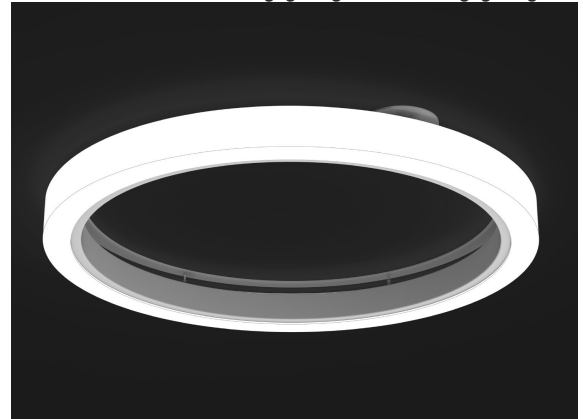

### GENERAL SPECIFICATION

- LED:** High efficiency mid-power LEDs.
- Lower Output:** Lamping code ending with LO features lower lumen output.
- LED Dimming:** Standard 1% 0-10V dimming.
- Driver:** Max remote driver installation distance: White LED 25ft from fixture body and RGB 45ft from fixture body.
- RGB:** DMX controller supplied by others.
- Finish:** Highly durable oven cured no VOC premium powder coat.
- Mounting Plate:** Matches fixture finish.
- Surge Protection:** External surge protector provided as standard.