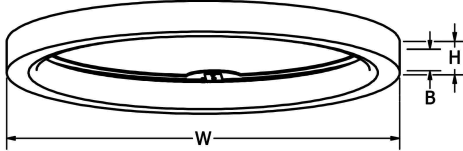

### GENERAL SPECIFICATION

- LED:** High efficiency mid-power LEDs.
- Lower Output:** Lamping code ending with LO features lower lumen output.
- LED Dimming:** Standard 1% 0-10V dimming.
- Driver:** Max remote driver installation distance: White LED 25ft from fixture body and RGB 45ft from fixture body.
- RGB:** DMX controller supplied by others.
- Finish:** Highly durable oven cured no VOC premium powder coat.
- Mounting Plate:** Matches fixture finish.
- Surge Protection:** External surge protector provided as standard.