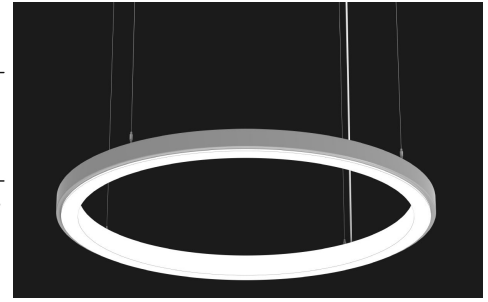

### GENERAL SPECIFICATION

- LED:** High efficiency mid-power LEDs.
- Lower Output:** Lamping code ending with LO features lower lumen output.
- LED Dimming:** Standard 1% 0-10V dimming.
- Driver:** Max remote driver installation distance: White LED 25ft from fixture body and RGB 45ft from fixture body. See Orbis Hanger Guide for more information.
- RGB:** DMX controller supplied by others.
- Finish:** Highly durable oven cured no VOC premium powder coat.
- Canopy:** Matches fixture finish.
- Cable Hanger:** Standard 150" cable and white cord for on-site adjustability.
- Surge Protection:** External surge protector provided as standard.