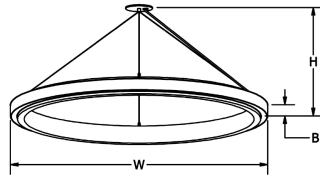

### GENERAL SPECIFICATION

- LED:** High efficiency mid-power LEDs.
- Lower Output:** Lamping code ending with LO features lower lumen output.
- LED Dimming:** Standard 1% 0-10V dimming.
- Driver:** Max remote driver installation distance: White LED 25ft from fixture body and RGB 45ft from fixture body. See Orbis Hanger Guide for more information.
- RGB:** DMX controller supplied by others.
- Finish:** Highly durable oven cured no VOC premium powder coat.
- Canopy:** Matches fixture finish.
- Cable Hanger:** Standard 150" cable and white cord for on-site adjustability.
- Surge Protection:** External surge protector provided as standard.