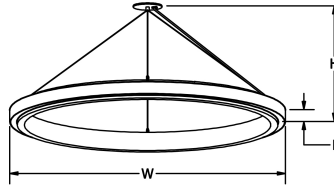

ORBIS - Acoustic

Inner Acrylic Interior Pendant

9777 Reavis Park Drive

St. Louis, MO 63123

800.331.2425 or 314.631.6000

sales@glighting.com www.glighting.com

GENERAL SPECIFICATION

LED: High efficiency mid-power LEDs.

Acoustic Panel: 1/2" center acoustic panel reduces noise level in environment. GL-2793 and GL-2794 have a two-piece panel design and require an additional vertical cable hanger.

Lower Output: Lamping code ending with LO features lower lumen output.

LED Dimming: Standard 1% 0-10V dimming.

Cable Hanger: Standard 150" cable and white cord for on-site adjustability. Canopy painted textured white.

Canopy: Max remote driver installation distance: White LED 25ft from fixture body and RGB 45ft from fixture body. See Orbis Hanger Guide for more information.

Finish: Highly durable oven cured no VOC premium powder coat.

RGB: DMX controller supplied by others.

Surge Protection: External surge protector provided as standard.

SAMPLE CATALOG NUMBER:						
GL-2792-	F-	BLK-	ABLK-	1-	A	
MODEL NO.	LAMPING		FINISH	ACOUSTIC	HANGER	OPTIONS
GL-2790 10lbs W 24" 4.5kg B 3" H 11"-145"	A. 24LED30 B. 24LED35 C. 24LED40 D. RGB	AL. 24LED30LO BL. 24LED35LO CL. 24LED40LO	Standard: Powder Coat BLK-Black BL-Blue GR-Gray LG-Light Gray BE-Beige PAB-Antique Brass PA-Painted Aluminum PTC-Painted Copper WH-White DBZ-Dark Bronze NSN-New Satin Nickel BRN-Brown RD-Red CH-Champagne RG-Reed Green SG-Sungold GM-Gun Metal POR-Oil Rubbed Bronze PG-Pine Green DO-Deep Orange PV-Purple Violet NB-Navy Blue	Standard: Acoustic ABLK-Black ABL-Blue AGR-Gray ALG-Light Gray ARD-Red AGN-Green Seamless Acoustic in 24" thru 48" sizes. Seam in 60" & 72".	1. Cable - Standard Drivers mounted remotely. See Orbis Hanger Guide for more information.	A. No Options BC. Black Cord Fixture supplied with black power cord. EL. Emergency LED Must be remotely mounted in a controlled environment with an area temperature range of 32°-131°F. Specify 120 or 277 voltage.
GL-2791 15lbs W 36" 6.8kg B 3" H 18.75"-145"	U. 36LED30 V. 36LED35 W. 36LED40 X. RGB	UL. 36LED30LO VL. 36LED35LO WL. 36LED40LO			2. Oversized Drivers mounted inside oversized canopy. See Orbis Hanger Guide for more information.	
GL-2792 15lbs W 48" 6.8kg B 3" H 18.75"-145"	E. 48LED30 F. 48LED35 G. 48LED40 H. RGB	EL. 48LED30LO FL. 48LED35LO GL. 48LED40LO			3. Vertical Remote Canopy Drivers mounted remotely. See Orbis Hanger Guide for more information.	
GL-2793 18lbs W 60" 8.2kg B 3" H 18.75"-145"	Y. 60LED30 Z. 60LED35 AA. 60LED40 BB. RGB	YL. 60LED30LO ZL. 60LED35LO AAL. 60LED40LO	Textured Powder TLV-Light Verdigris TWH-Textured White TBL-Textured Black TS-Textured Silver TBZ-Textured Bronze TST-Stone		4. Vertical Integral Canopy Drivers mounted inside 12.5" oversized canopy. See Orbis Hanger Guide for more information. Hanger options 1&3 supplied with remote driver box.	
GL-2794 22lbs W 72" 10kg B 3" H 25.5"-142" Fixture Built with Four Acrylic Segments	I. 72LED30 J. 72LED35 K. 72LED40 L. RGB	IL. 72LED30LO JL. 72LED35LO KL. 72LED40LO				

All Dimensions are nominal.

Light Source Definition

High Lumen Output						Low Lumen Output					
Code	Total Wattage	CRI	Rated Life Hrs	Delivered Lumens	Kelvin	Code	Total Wattage	CRI	Rated Life Hrs	Delivered Lumens*	Kelvin
24LED30/35/40	54	+80	50000	4135	3000/3500/4000	24LED30LO/35LO/40LO	32	+80	50000	2481	3000/3500/4000
36LED30/35/40	76	+80	50000	7261	3000/3500/4000	36LED30LO/35LO/40LO	46	+80	50000	4357	3000/3500/4000
48LED30/35/40	106	+80	50000	10096	3000/3500/4000	48LED30LO/35LO/40LO	64	+80	50000	6058	3000/3500/4000
60LED30/35/40	131	+80	50000	12991	3000/3500/4000	60LED30LO/35LO/40LO	73	+80	50000	7143	3000/3500/4000
72LED30/35/40	152	+80	50000	14838	3000/3500/4000	72LED30LO/35LO/40LO	104	+80	50000	10159	3000/3500/4000
RGB	Contact Factory for Details										

*Estimate

Universal Voltage unless otherwise specified.