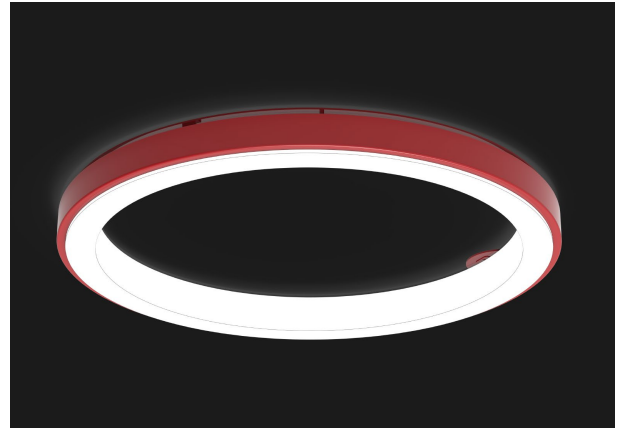

### GENERAL SPECIFICATION

- LED:** High efficiency mid-power LEDs.
- Lower Output:** Lamping code ending with LO features lower lumen output.
- LED Dimming:** Standard 1% 0-10V dimming.
- Driver:** Max remote driver installation distance: White LED 25ft from fixture body and RGB 45ft from fixture body.
- RGB:** DMX controller supplied by others.
- Finish:** Highly durable oven cured no VOC premium powder coat.
- Mounting Plate:** Matches fixture finish.
- Surge Protection:** External surge protector provided as standard.