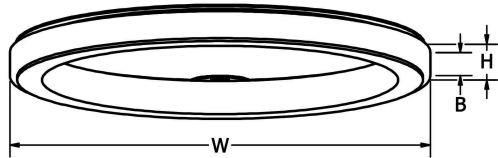

### GENERAL SPECIFICATION

- LED:** High efficiency mid-power LEDs.
- Lower Output:** Lamping code ending with LO features lower lumen output.
- LED Dimming:** Standard 1% 0-10V dimming.
- Driver:** Max remote driver installation distance: White LED 25ft from fixture body and RGB 45ft from fixture body.
- RGB:** DMX controller supplied by others.
- Finish:** Highly durable oven cured no VOC premium powder coat.
- Mounting Plate:** Matches fixture finish.
- Surge Protection:** External surge protector provided as standard.