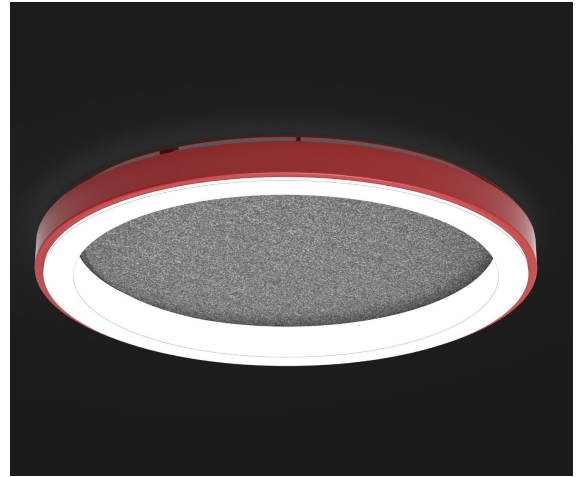

ORBIS - Acoustic

Inner Acrylic Interior Surface Mount

9777 Reavis Park Drive
St. Louis, MO 63123
800.331.2425 or 314.631.6000

sales@glighting.com www.glighting.com

GENERAL SPECIFICATION

- LED:** High efficiency mid-power LEDs.
- Acoustic Panel:** 1/2" center acoustic panel reduces noise level in environment.
- Lower Output:** Lamping code ending with LO features lower lumen output.
- LED Dimming:** Standard 1% 0-10V dimming.
- Driver:** Max remote driver installation distance: White LED 25ft from fixture body and RGB 45ft from fixture body. See Orbis Hanger Guide for more information.
- RGB:** DMX controller supplied by others.
- Finish:** Highly durable oven cured no VOC premium powder coat.
- Mounting Plate:** Matches fixture finish.
- Surge Protection:** External surge protector provided as standard.

SAMPLE CATALOG NUMBER: GL-3792-				
	F-	BLK-	ABLK-	A
MODEL NO.	LAMPING	FINISH	ACOUSTIC	OPTIONS
GL-3790 W 24" 10lbs B 3" 4.5kg H 3.5"	A. 24LED30 B. 24LED35 C. 24LED40 D. RGB	AL. 24LED30LO BL. 24LED35LO CL. 24LED40LO	Standard: Powder Coat BLK-Black BL-Blue GR-Gray LG-Light Gray BE-Beige PAB-Antique Brass PA-Painted Aluminum PTC-Painted Copper WH-White DBZ-Dark Bronze NSN-New Satin Nickel BRN-Brown RD-Red CH-Champagne RG-Reed Green SG-Sungold GM-Gun Metal POR-Oil Rubbed Bronze PG-Pine Green DO-Deep Orange PV-Purple Violet NB-Navy Blue	Standard: Acoustic ABLK-Black ABL-Blue AGR-Gray ALG-Light Gray ARD-Red AGN-Green
GL-3791 W 36" 15lbs B 3" 6.8kg H 3.5"	U. 36LED30 V. 36LED35 W. 36LED40 X. RGB	UL. 36LED30LO VL. 36LED35LO WL. 36LED40LO		A. No Options EL. Emergency LED Must be remotely mounted in a controlled environment with an area temperature range of 32°-131°F. Specify 120 or 277 voltage.
GL-3792 W 48" 15lbs B 3" 6.8kg H 3.5"	E. 48LED30 F. 48LED35 G. 48LED40 H. RGB	EL. 48LED30LO FL. 48LED35LO GL. 48LED40LO	Textured Powder TLV-Light Verdigris TWH-Textured White TBL-Textured Black TS-Textured Silver TBZ-Textured Bronze TST-Stone	