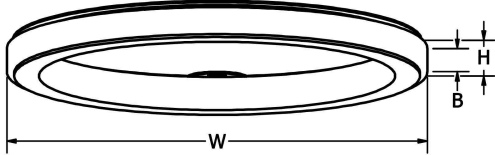

ORBIS - Acoustic

Inner Acrylic Interior Surface Mount

9777 Reavis Park Drive
St. Louis, MO 63123
800.331.2425 or 314.631.6000

sales@glighting.com www.glighting.com

GENERAL SPECIFICATION

- LED:** High efficiency mid-power LEDs.
- Acoustic Panel:** 1/2" center acoustic panel reduces noise level in environment.
- Lower Output:** Lamping code ending with LO features lower lumen output.
- LED Dimming:** Standard 1% 0-10V dimming.
- Driver:** Max remote driver installation distance: White LED 25ft from fixture body and RGB 45ft from fixture body. See Orbis Hanger Guide for more information.
- RGB:** DMX controller supplied by others.
- Finish:** Highly durable oven cured no VOC premium powder coat.
- Mounting Plate:** Matches fixture finish.
- Surge Protection:** External surge protector provided as standard.

All Dimensions are nominal.

Light Source Definition

High Lumen Output						Low Lumen Output					
Code	Total Wattage	CRI	Rated Life Hrs	Delivered Lumens	Kelvin	Code	Total Wattage	CRI	Rated Life Hrs	Delivered Lumens*	Kelvin
24LED30/35/40	54	+80	50000	4135	3000/3500/4000	24LED30LO/35LO/40LO	32	+80	50000	2481	3000/3500/4000
36LED30/35/40	76	+80	50000	7261	3000/3500/4000	36LED30LO/35LO/40LO	46	+80	50000	4357	3000/3500/4000
48LED30/35/40	106	+80	50000	10096	3000/3500/4000	48LED30LO/35LO/40LO	64	+80	50000	6058	3000/3500/4000
RGB	Contact Factory for Details										