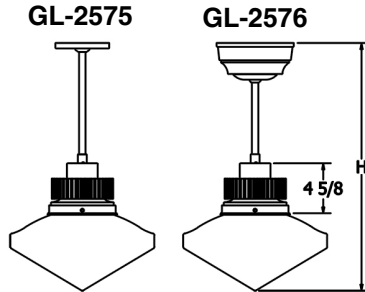

### GENERAL SPECIFICATION

- LED:** High efficiency LEDs are field serviceable. Driver mounted remotely in GL-2575.
- Heatsink:** Only available in black anodized.
- LED Dimming:** Standard 1% 0-10V dimming.
- Canopy:** May be mounted on flat or sloped ceilings up to 40°.
- Body:** 18ga steel or .050 aluminum glass fitter.
- Glass:** White opal diffuser hand blown in the USA.
- Modifications:** Consult factory for lamping or cluster options.
- Finish:** Highly durable oven cured no VO premium powder coat.
- Surge Protection:** External surge protector provided as standard.

All dimensions are nominal.