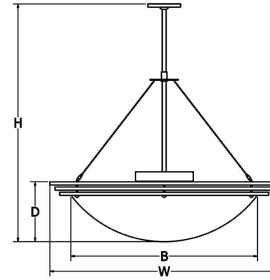

TRILOGY

Indoor Pendant

9777 Reavis Park Drive
St. Louis, MO 63123
800.331.2425 or 314.631.6000

sales@glighting.com www.glighting.com

GENERAL SPECIFICATION

LED: High efficiency +90CRI mid-power LEDs are field serviceable. Universal voltage.

LED Dimming: Standard 1% 0-10V dimming with LED lamping option.

Body: GL-2110-2113 ring spun in 18ga steel or .050 aluminum. Closed body with LED lamping.

Canopy: Low profile. May be mounted on flat or sloped ceilings up to 40°.

Acrylic: Seamless acrylic is UL-94 HB Flame Class rated.

Finish: Highly durable oven cured no VOC premium powder coat.

Surge Protection: External surge protector provided as standard.

Textured white pan with LED lamping