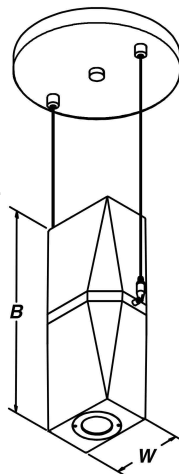

Single Circuit only.

**Body:** Cast aluminum.

**Power Over Aircraft Cable:** Standard 120" cables for on-site adjustability.

**Canopy:** Matches fixture finish.

**Finish:** Highly durable oven cured no VOC premium powder coat.

**Surge Protection:** External surge protector provided as standard.

**Modified:** Contact factory for modified lumen packages.

SAMPLE CATALOG NUMBER:						
GL-6624-	B-	R3-	R3-	RD-	1-	A
MODEL NO.	LAMPING	OPTIC DOWN	OPTIC UP	FINISH	HANGER	OPTION(S)
<b>GL-6624</b> W 5 1/4" 4lbs B 6 1/2" 1.8kg H 8-120"	A. 1LED30 B. 1LED35 C. 1LED40 D. 1LED30MID E. 1LED35MID F. 1LED40MID	Down R2. 20deg R3. 30deg R5. 50deg	Up R2. 20deg R3. 30deg R5. 50deg NA. No Light	Standard: Powder Coat BLK-Black BL-Blue GR-Gray LG-Light Gray BE-Beige PAB-Antique Brass PA-Painted Aluminum PTC-Painted Copper WH-White DBZ-Dark Bronze NSN-New Satin Nickel BRN-Brown RD-Red CH-Champagne RG-Reed Green SG-Sungold GM-Gun Metal POR-Oil Rubbed Bronze PG-Pine Green DO-Deep Orange PV-Purple Violet NB-Navy Blue  Textured Powder TLV-Light Verdigris TWH-Textured White TBL-Textured Black TS-Textured Silver TBZ-Textured Bronze TST-Stone	1. Cable Mount Remote Driver  Drivers mounted remotely	A. No Options EL. Emergency LED Must be remotely mounted in a controlled environment with an area temperature range of 32°-131°F. Specify 120 or 277 voltage.
<b>GL-6625</b> W 6 3/4" 6lbs B 12 1/2" 2.7kg H 14-120"	A. 1LED30 B. 1LED35 C. 1LED40 D. 1LED30MID E. 1LED35MID F. 1LED40MID	R2. 20deg R3. 30deg R5. 50deg	R2. 20deg R3. 30deg R5. 50deg NA. No Light		2. Cable Mount Oversized Canopy  Drivers mounted inside 10.125" dia oversized canopy	
<b>GL-6626</b> W 6 3/4" 6lbs B 12 1/2" 2.7kg H 14-120"	G. 1LED30HO H. 1LED35HO I. 1LED40HO	R2. 20deg R3. 30deg R5. 50deg	NA. No Light			

All dimensions are nominal.