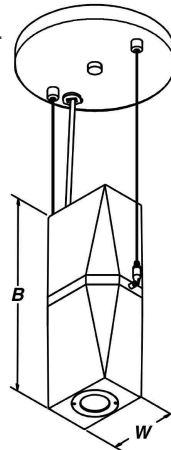

ZIRCON - Up & Down Light

Interior LED Pendant

9777 Reavis Park Drive
St. Louis, MO 63123
800.331.2425 or 314.631.6000

sales@glighting.com www.glighting.com

GENERAL SPECIFICATION

LED: High efficiency high-power LEDs. Universal 120-277V input voltage.

LED Dimming: Standard 1% 0-10V dimming.

Driver: Max remote driver installation distance: 25ft from fixture body.

Body: Cast aluminum.

Cord Hanger Option: Standard 72" white cord for on-site adjustability.

Canopy: Matches fixture finish.

Finish: Highly durable oven cured no VOC premium powder coat.

Surge Protection: External surge protector provided as standard.

Modified: Contact factory for modified lumen packages.

SAMPLE CATALOG NUMBER:							
MODEL NO.	LAMPING DOWN	LAMPING UP	OPTIC DOWN	OPTIC UP	FINISH	HANGER	OPTION(S)
GL-6622 W 4 1/2" 4lbs B 6" 1.8kg H 8-72"	A. 1LED30 B. 1LED35 C. 1LED40 D. 1LED30HO E. 1LED35HO F. 1LED40HO	A. 1LED30 B. 1LED35 C. 1LED40	Down R2. 20deg R3. 30deg R5. 50deg	Up R2. 20deg R3. 30deg R5. 50deg	Standard: Powder Coat BLK-Black BL-Blue GR-Gray LG-Light Gray BE-Beige PAB-Antique Brass PA-Painted Aluminum PTC-Painted Copper WH-White DBZ-Dark Bronze NSN-New Satin Nickel BRN-Brown RD-Red CH-Champagne RG-Reed Green SG-Sungold GM-Gun Metal POR-Oil Rubbed Bronze PG-Pine Green DO-Deep Orange PV-Purple Violet NB-Navy Blue Textured Powder TLV-Light Verdigris TWH-Textured White TBL-Textured Black TS-Textured Silver TBZ-Textured Bronze TST-Stone	1. Cable Mount Remote Driver Drivers mounted remotely 2. Cable Mount Oversized Canopy Drivers mounted inside 10.125" dia oversized canopy	A. No Options BC. Black Cord Fixture supplied with black power cord. EL. Emergency LED Must be remotely mounted in a controlled environment with an area temperature range of 32°-131°F. Specify 120 or 277 voltage. 2C. Two Circuit Fixture wired with two circuits. Standard with HO lamping options. LC. 150" Cord & Cable Fixture supplied with 150" of cable and standard white cord or optional black cord.
GL-6623 W 4 1/2" 6lbs B 12" 2.7kg H 14-72"	A. 1LED30 B. 1LED35 C. 1LED40 G. 1LED30HO H. 1LED35HO I. 1LED40HO	A. 1LED30 B. 1LED35 C. 1LED40					

All dimensions are nominal.

Light Source Definition

CODE	LED	Wattage	CRI	Rated Life Hrs	Delivered Lumens	Kelvin
A	1LED30	13W	+80	50000	1350	3000
B	1LED35	13W	+80	50000	1350	3500
C	1LED40	13W	+80	50000	1350	4000
D	1LED30HO	18W	+80	50000	1909	3000
E	1LED35HO	18W	+80	50000	1909	3500
F	1LED40HO	18W	+80	50000	1909	4000
G	1LED30HO	26W	+80	50000	2566	3000
H	1LED35HO	26W	+80	50000	2566	3500
I	1LED40HO	26W	+80	50000	2566	4000

Universal Voltage unless otherwise specified.