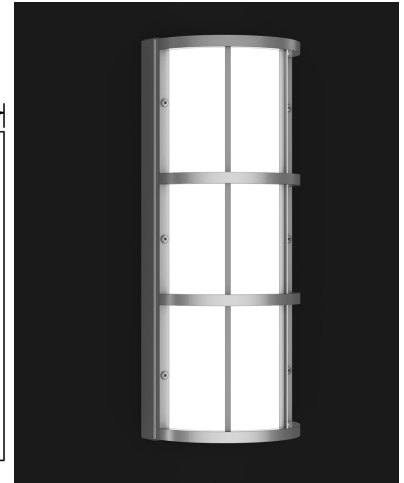

### GENERAL SPECIFICATION

- LED:** High efficiency +90CRI mid-power LEDs are field serviceable.
- LED Dimming:** 1% 0-10V dimming standard with LED lamping option.
- Body:** Formed .050 Al body with 1/4" x 1/2" Al rails and 1/2"sq decorative bars.
- Acrylic:** Cylinder is UL-94 HB Flame Class rated. Top and bottom lens standard.
- Standard Finishes:** Highly durable oven cured no VOC premium powder coat.
- Modified:** Contact factory for modified lengths, lamping and decorative fronts.
- Surge Protection:** External surge protector provided as standard.
- Listing:** Fixture ETL listed for wet locations.