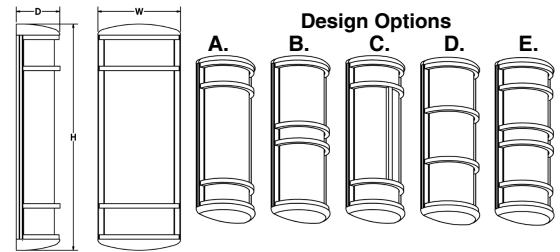

Diffuser: Extruded polycarbonate lens is UL-94 HB Flame Class rated.

Standard Finishes: Highly durable oven cured no VOC premium powder coat.

Design: Aluminum die cast end caps and decorative bars.

Modified: Contact factory for modified lengths, lamping and decorative fronts.

Exterior Mounting: Gasketed between wall and wall plate.

Listing: Fixture ETL listed for wet locations.

SAMPLE CATALOG NUMBER:					
GL-5451-	H-	S-	PA-	A-	A
MODEL NO.	LAMPING	DIFFUSER	FINISH	DESIGN	OPTION(S)
GL-5450 W in 7 1/4" mm 185 H in 17" mm 430 5lbs 2.3kg D in 3 7/8" mm 125	Y. RED Z. GREEN AA. BLUE BB. RGB CC. 14RGB30 DD. 14RGB35 EE. 14RGB40	Standard: S. Satin White Polycarbonate is UL-94 HB Flame Class rated.	Standard: Powder Coat BLK-Black BL-Blue GR-Gray LG-Light Gray BE-Beige PAB-Antique Brass PA-Painted Aluminum PTC-Painted Copper WH-White DBZ-Dark Bronze NSN-New Satin Nickel BRN-Brown RD-Red CH-Champagne RG-Reed Green SG-Sungold GM-Gun Metal POR-Oil Rubbed Bronze PG-Pine Green DO-Deep Orange PV-Purple Violet NB-Navy Blue Textured Powder TLV-Light Verdigris TWH-Textured White TBL-Textured Black TS-Textured Silver TBZ-Textured Bronze TST-Stone	Standard: A. Optional: B. C. D. E. Not available with GL-5450	A. No Options EL. Emergency LED Remote mount up to 10' from lamping in controlled environment with an area temperature range of 32°-131°F. LED only. Specify 120 or 277 voltage.
GL-5451 W in 7 1/4" mm 185 H in 25" mm 635 7lbs 3.2kg D in 3 7/8" mm 125	FF. RED GG. GREEN HH. BLUE II. RGB JJ. 14RGB30 KK. 14RGB35 LL. 14RGB40 MM. 28RGB30 NN. 28RGB35 OO. 28RGB40				
GL-5452 W in 7 1/4" mm 185 H in 37" mm 940 10lbs 4.5kg D in 3 7/8" mm 125	PP. RED QQ. GREEN RR. BLUE SS. RGB TT. 21RGB30 UU. 21RGB35 VV. 21RGB40 WW. 42RGB30 XX. 42RGB35 YY. 42RGB40				
GL-5453 W in 7 1/4" mm 185 H in 49" mm 1245 14lbs 6.3kg D in 3 7/8" mm 125	ZZ. RED AB. GREEN AC. BLUE AD. RGB AE. 28RGB30 AF. 28RGB35 AG. 28RGB40 AH. 56RGB30 AI. 56RGB35 AJ. 56RGB40				