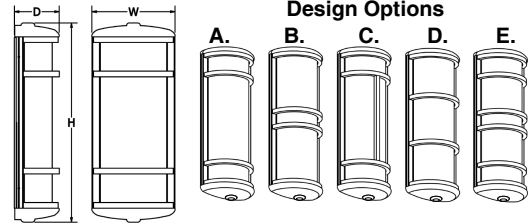

BEAM with LED SPOT

Exterior Sconce

9777 Reavis Park Drive
St. Louis, MO 63123
800.331.2425 or 314.631.6000

sales@glighting.com www.glighting.com

GENERAL SPECIFICATION

- LED Up/Down Light:** Non-dimming 3.6W 225 lumen LED spot.
- LED Reflector:** 40° and 60° reflectors available.
- LED:** High efficiency +90CRI mid-power LEDs are field serviceable.
- LED Dimming:** 0-10V dimming standard.
- Body:** Extruded aluminum wall plate and rails. Body hinges for easy serviceability.
- Diffuser:** Extruded polycarbonate lens is UL-94 HB Flame Class rated.
- Standard Finishes:** Highly durable oven cured no VOC premium powder coat.
- Design:** Aluminum die cast end caps and decorative bars.
- Modified:** Contact factory for modified lengths, lamping and decorative fronts.
- Exterior Mounting:** Gasketed between wall and wall plate.
- Listing:** Fixture ETL listed for wet locations.