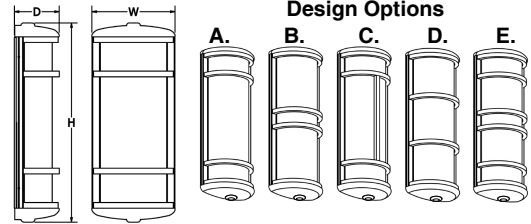

Design: Aluminum die cast end caps and decorative bars.

Exterior Mounting: Gasketed between wall and wall plate.

SAMPLE CATALOG NUMBER:						
GL-5461-	G-	C-	S-	PA-	A-	A
MODEL NO.	LAMPING	DIRECTION	DIFFUSER	FINISH	DESIGN	OPTION(S)
GL-5460 W in 7 1/4" H in 17 1/2" 5lbs D in 3 7/8" 2.3kg	Y. RED Z. GREEN AA. BLUE BB. RGB CC. 14RGB30 EE. 14RGB40	A. 40° Uplight & No Downlight B. 60° Uplight & No Downlight C. 40° Downlight & No Uplight D. 60° Downlight & No Uplight E. 40° Up & Down F. 60° Up & Down G. 40° Up 60° Down H. 60° Up 40° Down	Standard: S. Satin White Polycarbonate is UL-94 HB Flame Class rated.	Standard: Powder Coat BLK- Black BL- Blue GR- Gray LG- Light Gray BE- Beige PAB- Antique Brass PA- Painted Aluminum PTC- Painted Copper WH- White DBZ- Dark Bronze NSN- New Satin Nickel BRN- Brown RD- Red CH- Champagne RG- Reed Green SG- Sungold GM- Gun Metal POR- Oil Rubbed Bronze PG- Pine Green DO- Deep Orange PV- Purple Violet NB- Navy Blue Textured Powder TLV- Light Verdigris TWH- Textured White TBL- Textured Black TS- Textured Silver TBZ- Textured Bronze TST- Stone	Standard: A. Optional: B. C. D. E. Not available with GL-5460	A. No Options EL. Emergency LED Remote mount up to 10' from lamping in controlled environment with an area temperature range of 32°-131°F. LED only. Specify 120 or 277 voltage.
GL-5461 W in 7 1/4" H in 27 1/2" 7lbs D in 3 7/8" 3.2kg	FF. RED GG. GREEN HH. BLUE II. RGB JJ. 14RGB30 LL. 14RGB40 MM. 28RGB30 OO. 28RGB40					
GL-5462 W in 7 1/4" H in 39 1/2" 10lbs D in 3 7/8" 4.5kg	PP. RED QQ. GREEN RR. BLUE SS. RGB TT. 21RGB30 VV. 21RGB40 WW. 42RGB30 YY. 42RGB40					
GL-5463 W in 7 1/4" H in 51 1/2" 14lbs D in 3 7/8" 6.3kg	ZZ. RED AB. GREEN AC. BLUE AD. RGB AE. 28RGB30 AG. 28RGB40 AH. 56RGB30 AJ. 56RGB40					