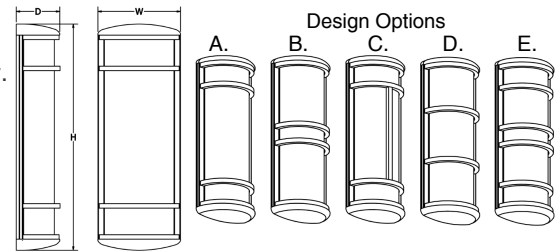

BEAM

Exterior Sconce

9777 Reavis Park Drive
St. Louis, MO 63123
800.331.2425 or 314.631.6000

sales@lighting.com www.lighting.com

GENERAL SPECIFICATION

- LED:** High efficiency +90CRI mid-power LEDs are field serviceable.
- LED Dimming:** 0-10V dimming standard.
- Body:** Extruded aluminum wall plate and rails. Body hinges for easy serviceability.
- Diffuser:** Extruded polycarbonate lens is UL-94 HB Flame Class rated.
- Standard Finishes:** Highly durable oven cured no VOC premium powder coat.
- Design:** Aluminum die cast end caps and decorative bars.
- Modified:** Contact factory for modified lengths, lamping and decorative fronts.
- Exterior Mounting:** Gasketed between wall and wall plate.
- Listing:** Fixture ETL listed for wet locations.