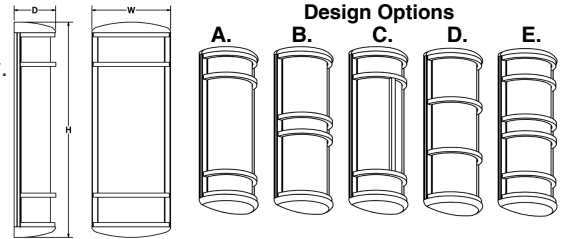

### GENERAL SPECIFICATION

- LED:** High efficiency mid-power LEDs are field serviceable.
- LED Dimming:** 0-10V dimming standard.
- Body:** Extruded aluminum wall plate and rails. Body hinges for easy serviceability.
- Diffuser:** Extruded polycarbonate lens is UL-94 HB Flame Class rated.
- Standard Finishes:** Highly durable oven cured no VOC premium powder coat.
- Design:** Aluminum die cast end caps and decorative bars.
- Modified:** Contact factory for modified lengths, lamping and decorative fronts.

All dimensions are nominal.