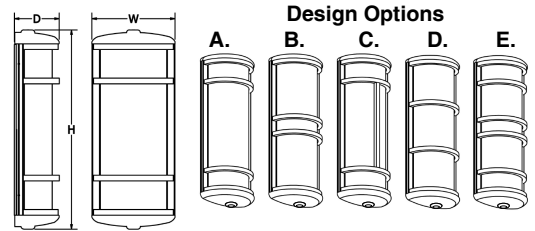

### GENERAL SPECIFICATION

- LED Up/Down Light:** Non-dimming 3.6W 225 lumen LED spot.
- LED Reflector:** 40° and 60° reflectors available.
- LED:** High efficiency mid-power LEDs are field serviceable.
- LED Dimming:** 0-10V dimming standard.
- Body:** Extruded aluminum wall plate and rails. Body hinges for easy serviceability.
- Diffuser:** Extruded polycarbonate lens is UL-94 HB Flame Class rated.
- Standard Finishes:** Highly durable oven cured no VOC premium powder coat.
- Design:** Aluminum die cast end caps and decorative bars.
- Modified:** Contact factory for modified lengths, lamping and decorative fronts.

All dimensions are nominal.