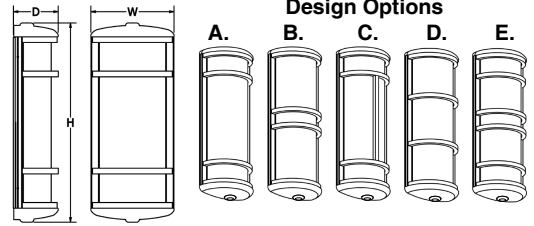

### GENERAL SPECIFICATION

- LED Up/Down Light:** Non-dimming static white 3.6W 225 lumen LED spot.
- LED Reflector:** 40° and 60° reflectors available.
- RGB+White:** LED lamping options (RGB30 & RGB40) feature RGB color changing plus a full power white channel. DMX controller supplied by others.
- RGB:** LED lamping option features RGB color changing. DMX controller supplied by others.
- Static Color:** LED options (Red, Green, or Blue) feature static color.
- LED:** High efficiency mid-power LEDs are field serviceable.
- LED Dimming:** Standard 0-10V dimming when static color specified.
- LED Driver:** Driver remotely mounted up to 10' from fixture body.
- Body:** Extruded aluminum wall plate and rails. Body hinges for easy serviceability.
- Diffuser:** Extruded polycarbonate lens is UL-94 HB Flame Class rated.
- Standard Finishes:** Highly durable oven cured no VOC premium powder coat.
- Design:** Aluminum die cast end caps and decorative bars.