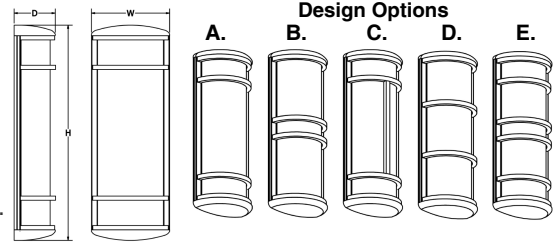

Design: Aluminum die cast end caps and decorative bars.

Modified: Contact factory for modified lengths, lamping and decorative fronts.

SAMPLE CATALOG NUMBER:						
GL-4451-		14TW-	S-	PA-	A-	A
MODEL NO.	LAMPING	DIFFUSER	FINISH	DESIGN	OPTION(S)	
GL-4450 W in 7 1/4" mm 185 H in 17" mm 430 5lbs 2.3kg	14TW	Standard: S. Satin White Polycarbonate is UL-94 HB Flame Class rated.	Standard: Powder Coat BLK -Black BL -Blue GR -Gray LG -Light Gray BE -Beige PAB -Antique Brass PA -Painted Aluminum PTC -Painted Copper WH -White DBZ -Dark Bronze NSN -New Satin Nickel BRN -Brown RD -Red CH -Champagne RG -Reed Green SG -Sungold GM -Gun Metal POR -Oil Rubbed Bronze PG -Pine Green DO -Deep Orange PV -Purple Violet NB -Navy Blue Textured Powder TLV -Light Verdigris TWH -Textured White TBL -Textured Black TS -Textured Silver TBZ -Textured Bronze TST -Stone	Standard: A. Optional: B. C. D. E. Not available with GL-4450	A. No Options EL. Emergency LED Remote mount up to 10' from lamping in controlled environment with an area temperature range of 32°-131°F. LED only. Specify 120 or 277 voltage.	
GL-4451 W in 7 1/4" mm 185 H in 25" mm 635 7lbs 3.2kg	14TW 28TW					
GL-4452 W in 7 1/4" mm 185 H in 37" mm 940 10lbs 4.5kg	21TW 42TW					
GL-4453 W in 7 1/4" mm 185 H in 49" mm 1245 14lbs 6.3kg	28TW 56TW					