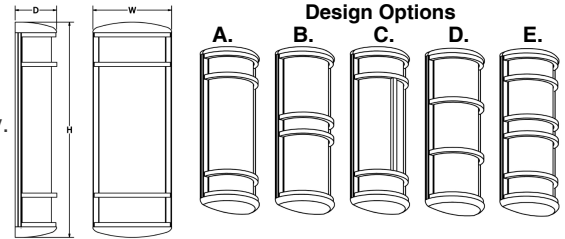

BEAM WARM DIM

ADA Interior Sconce

9777 Reavis Park Drive
St. Louis, MO 63123
800.331.2425 or 314.631.6000

sales@glighting.com www.glighting.com

GENERAL SPECIFICATION

Warm Dim: LED option (WD) features warm dimming technology that dims smoothly from 3500K-1800K with standard 0-10V dimming.

LED Dimming: Standard 1% 0-10V dimming. TRIAC, DALI, or DMX available upon request.

Body: Extruded aluminum wall plate and rails. Body hinges for easy serviceability.

Diffuser: Extruded polycarbonate lens is UL-94 HB Flame Class rated.

Standard Finishes: Highly durable oven cured no VOC premium powder coat.

Design: Aluminum die cast end caps and decorative bars.

Modified: Contact factory for modified lengths, lamping and decorative fronts.

SAMPLE CATALOG NUMBER:						
GL-4451-		42WD-	S-	PA-	A-	A
MODEL NO.		LAMPING	DIFFUSER	FINISH	DESIGN	OPTION(S)
GL-4450	W in 7 1/4" mm 185 H in 17" mm 430 D in 3 7/8" mm 125 5lbs 2.3kg	21WD	Standard: S. Satin White Polycarbonate is UL-94 HB Flame Class rated.	Standard: Powder Coat BLK-Black BL-Blue GR-Gray LG-Light Gray BE-Beige PAB-Antique Brass PA-Painted Aluminum PTC-Painted Copper WH-White DBZ-Dark Bronze NSN-New Satin Nickel BRN-Brown RD-Red CH-Champagne RG-Reed Green SG-Sungold GM-Gun Metal POR-Oil Rubbed Bronze PG-Pine Green DO-Deep Orange PV-Purple Violet NB-Navy Blue Textured Powder TLV-Light Verdigris TWH-Textured White TBL-Textured Black TS-Textured Silver TBZ-Textured Bronze TST-Stone	Standard: A. Optional: B. C. D. E. Not available with GL-4450	A. No Options EL. Emergency LED Remote mount up to 10' from lamping in controlled environment with an area temperature range of 32°-131°F. LED only. Specify 120 or 277 voltage.
GL-4451	W in 7 1/4" mm 185 H in 25" mm 635 D in 3 7/8" mm 125 7lbs 3.2kg	21WD 42WD				
GL-4452	W in 7 1/4" mm 185 H in 37" mm 940 D in 3 7/8" mm 125 10lbs 4.5kg	32WD 63WD				
GL-4453	W in 7 1/4" mm 185 H in 49" mm 1245 D in 3 7/8" mm 125 14lbs 6.3kg	42WD 84WD				

All dimensions are nominal.

Light Source Definition

Code	Total Wattage	Delivered Lumens	Kelvin
21WD	21W	1244	3500-1800
32WD	32W	1745	3500-1800
42WD	42W	2409	3500-1800
63WD	63W	3591	3500-1800
84WD	84W	4870	3500-1800

Universal Voltage unless otherwise specified.