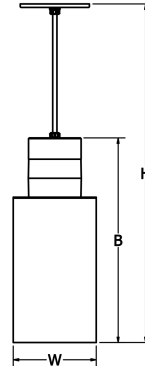

BROOKLYN

Interior Pendant

9777 Reavis Park Drive
St. Louis, MO 63123
800.331.2425 or 314.631.6000

sales@glighting.com www.glighting.com

GENERAL SPECIFICATION

LED: High efficiency high-power LEDs. Universal 120-277V input voltage.

LED Dimming: Standard 1% 0-10V dimming. TRIAC, DALI, or DMX available upon request.

Driver: Max remote driver installation distance: 25ft from fixture body.

Body: Seamless acrylic cylinder is UL-94 HB Flame Class rated. Cast aluminum body.

Cord Hanger Option: Standard 72" white cord for on-site adjustability.

Canopy: Matches fixture finish. Low profile canopy may be mounted on flat or sloped ceilings up to 40°. Available with stem or field adjustable cord.

Finish: Highly durable oven cured no VOC premium powder coat.

Modifications: Consult factory for modified lumen packages.

Surge Protection: External surge protector provided as standard.

SAMPLE CATALOG NUMBER:							
GL-6577-		B-	W-	NSN-	1-	A-	024
MODEL NO.	LAMPING	ACRYLIC	FINISH	HANGER	OPTION(S)	OVERALL HEIGHT	
GL-6577 Win 6" B in 14 7/8" 7lbs 3.2kg H in 22"	A. 1LED30 B. 1LED35 C. 1LED40	Standard: S Satin White Acrylic is UL-94 HB Flame Class rated.	Standard: Powder Coat BLK-Black BL-Blue GR-Gray LG-Light Gray BE-Beige PAB-Antique Brass PA-Painted Aluminum PTC-Painted Copper WH-White DBZ-Dark Bronze NSN-New Satin Nickel BRN-Brown RD-Red CH-Champagne RG-Reed Green SG-Sungold GM-Gun Metal POR-Oil Rubbed Bronze PG-Pine Green DO-Deep Orange PV-Purple Violet NB-Navy Blue Textured Powder TLV-Light Verdigris TWH-Textured White TBL-Textured Black TS-Textured Silver TBZ-Textured Bronze TST-Stone	1. Stem Mount Remote Driver Driver mounted remotely. 2. Cord Driver mounted remotely. 3. Stem Mount Oversized Canopy 12" Canopy 4. Cord Mount Oversized Canopy Standard white power cord. 12" Canopy.	A. No Options EL. Emergency LED Must be remotely mounted in a controlled environment with an area temperature range of 32°-131°F. BC. Black Cord Fixture supplied with black power cord. LC. 150" Cord Fixture supplied with 150" of standard white cord or optional black cord.	Stem mount only - Specify overall height in inches. Standard overall height shown by model no.	
GL-6578 Win 6" B in 28 1/2" 8lbs 3.6kg H in 36"							

All dimensions are nominal

Light Source Definition

Code	Total Wattage	Delivered Lumens*	Kelvin
A	17W	1450	3000K
B	17W	1450	3500K
C	17W	1450	4000K

Universal Voltage unless otherwise specified. *Pending IES testing