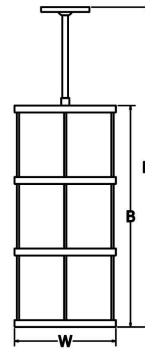

SAMPLE CATALOG NUMBER:						
GL-2430-	V-	W-	NSN-	1-	A-	34
MODEL NO.	LAMPING	ACRYLIC	FINISH	HANGER	OPTION(S)	OVERALL HEIGHT
GL-2430 12lbs W in 11 1/8" mm 280 6 kg B in 26" mm 635 H in 34" mm 890 Fixture does not include downlight	U. 4LED30 V. 4LED35 W. 4LED40	Standard: S. Satin White Acrylic is UL-94 HB Flame Class rated.	Standard: Powder Coat BLK -Black BL -Blue GR -Gray LG -Light Gray BE -Beige PAB -Antique Brass PA -Painted Aluminum PTC -Painted Copper WH -White DBZ -Dark Bronze NSN -New Satin Nickel BRN -Brown RD -Red CH -Champagne RG -Reed Green SG -Sungold GM -Gun Metal POR -Oil Rubbed Bronze Textured Powder TLV -Light Verdigris TWH -Textured White TBL -Textured Black TS -Textured Silver TBZ -Textured Bronze TST -Stone	1. Stem Remote driver. 2. Cable Standard white power cord. Remote driver. 3. Oversized with Stem 12" Canopy 4. Oversized with Cable Standard white power cord. 12" Canopy.	A. No Options BC. Black Cord Fixture supplied with black power cord. LC. 150" Cord & Cable Fixture supplied with 150" of cable and standard white cord or optional black cord. EL. Emergency LED Remote mount up to 10' from light source in controlled environment with an area temperature range of 32°-131°F. Specify 120 or 277 voltage.	Standard overall height shown by model no. For custom overall height, specify in inches.
GL-2431 21lbs W in 11 1/8" mm 280 10 kg B in 33 3/8" mm 850 H in 44" mm 1120 Fixture includes downlight	AA. 4LED30DL BB. 4LED35DL CC. 4LED40DL				Hanger options 1&2 supplied with remote driver box.	