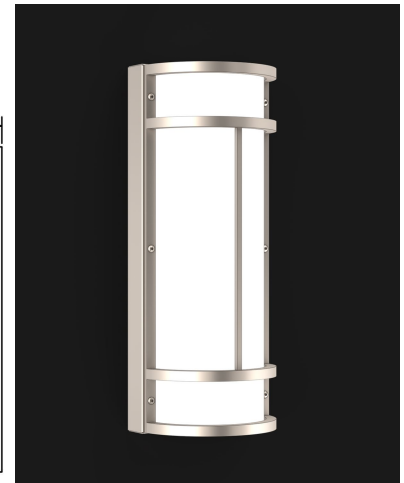

### GENERAL SPECIFICATION

- LED:** High efficiency +90CRI mid-power LEDs are field serviceable.
- LED Dimming:** 1% 0-10V dimming standard with LED lamping option.
- Body:** Formed .050 Al body with 1/4" x 1/2" Al rails and 1/2"sq decorative bars.
- Acrylic:** Cylinder is UL-94 HB Flame Class rated. Top and bottom lens standard.
- Standard Finishes:** Highly durable oven cured no VOC premium powder coat.
- Modified:** Contact factory for modified lengths, lamping and decorative fronts.
- Surge Protection:** External surge protector provided as standard.
- Listing:** Fixture ETL listed for wet locations.

SAMPLE CATALOG NUMBER:				
GL-5410-	G-	W-	NSN-	A
MODEL NO.	LAMPING	ACRYLIC	FINISH	OPTION(S)
<b>GL-5410</b> W in 7 1/4" mm 185 H in 18" mm 460 5lbs 2.3kg D in 4 3/4" mm 120	<b>F.</b> 13LED30 <b>G.</b> 13LED35 <b>H.</b> 13LED40	<b>Standard:</b> W. White Opal <b>Optional:</b> S. Satin White Acrylic is UL-94 HB Flame Class rated.	<b>Standard:</b> Powder Coat BLK-Black BL-Blue GR-Gray LG-Light Gray BE-Beige PAB-Antique Brass PA-Painted Aluminum PTC-Painted Copper WH-White DBZ-Dark Bronze NSN-New Satin Nickel BRN-Brown RD-Red CH-Champagne RG-Reed Green SG-Sungold GM-Gun Metal POR-Oil Rubbed Bronze PG-Pine Green DO-Deep Orange PV-Purple Violet NB-Navy Blue Textured Powder TLV-Light Verdigris TWH-Textured White TBL-Textured Black TS-Textured Silver TBZ-Textured Bronze TST-Stone	<b>A. No Options</b> <b>EL. Emergency LED</b> Consult factory. Must be remotely mounted in a controlled environment with an area temperature range of 32°- 131°F. <b>F. LED Up Light 4000K</b> Metal cap standard with option. Consult factory for dimming. <b>G. LED Down Light 4000K</b> Metal cap standard with option. Consult factory for dimming. <b>H. LED Up Light 3000K</b> Metal cap standard with option. Consult factory for dimming. <b>I. LED Down Light 3000K</b> Metal cap standard with option. Consult factory for dimming.