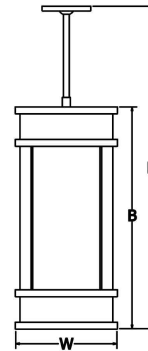

SAMPLE CATALOG NUMBER:						
GL-2410-	A-	W-	NSN-	1-	A-	34
MODEL NO.	LAMPING	ACRYLIC	FINISH	HANGER	OPTION(S)	OVERALL HEIGHT
GL-2410 12lbs W in 11 1/8" mm 280 6 kg B in 26" mm 635 H in 34" mm 890 Fixture does not include downlight	U. 4LED30 V. 4LED35 W. 4LED40	Standard: S. Satin White Acrylic is UL-94 HB Flame Class rated.	Standard: Powder Coat BLK- Black BL- Blue GR- Gray LG- Light Gray BE- Beige PAB- Antique Brass PA- Painted Aluminum PTC- Painted Copper WH- White DBZ- Dark Bronze NSN- New Satin Nickel BRN- Brown RD- Red CH- Champagne RG- Reed Green SG- Sungold GM- Gun Metal POR- Oil Rubbed Bronze PG- Pine Green DO- Deep Orange PV- Purple Violet NB- Navy Blue Textured Powder TLV- Light Verdigris TWH- Textured White TBL- Textured Black TS- Textured Silver TBZ- Textured Bronze TST- Stone	1. Stem Remote driver. 2. Cable Standard white power cord. Remote driver. 3. Oversized with Stem 12" Canopy 4. Oversized with Cable Standard white power cord. 12" Canopy.	A. No Options BC. Black Cord Fixture supplied with black power cord. LC. 150" Cord & Cable Fixture supplied with 150" of cable and standard white cord or optional black cord. EL. Emergency LED Remote mount up to 10' from light source in controlled environment with an area temperature range of 32°-131°F. Specify 120 or 277 voltage.	Standard overall height shown by model no. For custom overall height, specify in inches.
GL-2411 21lbs W in 11 1/8" mm 280 10 kg B in 33 3/8" mm 850 H in 44" mm 1120 Fixture includes downlight	AA. 4LED30DL BB. 4LED35DL CC. 4LED40DL					

All dimensions are nominal.

Light Source Definition

Code	Total Wattage	Delivered Lumens	Kelvin	Code	*Total Wattage	*Delivered Lumens	Kelvin
U	51W	5556	3000	AA	68W	7248	3000
V	51W	5556	3500	BB	68W	7248	3500
W	51W	5556	4000	CC	68W	7248	4000