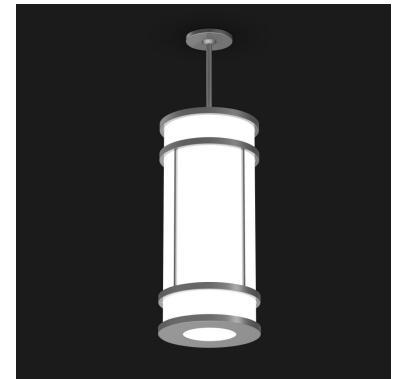

COLUMBIA

Indoor Pendant

9777 Reavis Park Drive
St. Louis, MO 63123
800.331.2425 or 314.631.6000

sales@glighting.com www.glighting.com

GENERAL SPECIFICATION

- LED:** High efficiency mid-power LEDs are field serviceable.
- LED Dimming:** Standard 1% 0-10V dimming. TRIAC, DALI, or DMX available upon request.
- Down Light:** 90CRI 17 watt 2000 lumen module. Lamping code ending with "DL" includes downlight.
- Acrylic:** Seamless acrylic is UL-94 HB Flame Class rated.
- Canopy:** Matches fixture finish. Low profile canopy may be mounted on flat or sloped ceilings up to 40°. Available stem or field adjustable cord and cable.
- Cable Hanger Option:** Supplied with standard 72" white cord and cable. Field adjustable.
- Finish:** Highly durable oven cured no VOC premium powder coat.
- Modifications:** Consult factory for lamping or cluster options.
- Surge Protection:** External surge protector provided as standard.