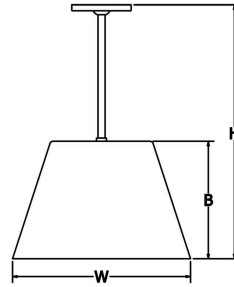

CONE

Exterior Pendant

9777 Reavis Park Drive
St. Louis, MO 63123
800.331.2425 or 314.631.6000

sales@glighting.com www.glighting.com

GENERAL SPECIFICATION

- LED:** High efficiency mid-power LEDs.
- LED Dimming:** Standard 1% 0-10V dimming.
- Listing:** ETL listed for wet locations.
- Canopy:** Matches fixture finish. Hanger 3 includes 10.125" dia by 2.625" H spinning.
- Driver:** Max remote driver installation distance 25ft from fixture body.
- Acrylic:** Acrylic is UL-94 HB Flame Class rated.
- Finish:** Highly durable oven cured no VOC premium powder coat. Inner finish matches outer fixture finish.
- Surge Protection:** External surge protector provided as standard.

All Dimensions are nominal.

Light Source Definition

Downlight Output						
Code	LED	Wattage	Total Lumens	Delivered Lumens	Kelvin	CRI
A	1LED30	17W	1534	1534	3000	80
B	1LED35	17W	1534	1534	3500	80
C	1LED40	17W	1534	1534	4000	80
D	1LED30	24W	2148	2148	3000	80
E	1LED35	24W	2148	2148	3500	80
F	1LED40	24W	2148	2148	4000	80
G	1LED30	15W	1361	1361	3000	80
H	1LED35	15W	1361	1361	3500	80
I	1LED40	15W	1361	1361	4000	80
J	1LED30	26W	2334	2334	3000	80
K	1LED35	26W	2334	2334	3500	80
L	1LED40	26W	2334	2334	4000	80
M	1LED30	39W	3501	3501	3000	80
N	1LED35	39W	3501	3501	3500	80
O	1LED40	39W	3501	3501	4000	80