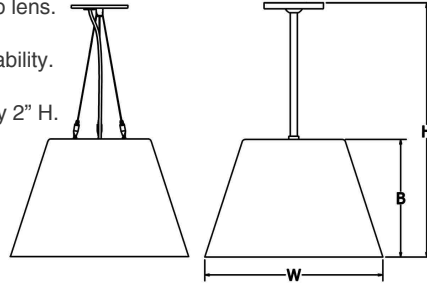

### GENERAL SPECIFICATION

**LED:** High efficiency mid-power LEDs.  
**Uplight:** Optional uplight is wired on a second circuit. Standard satin white top lens.  
**LED Dimming:** Standard 1% 0-10V dimming.  
**Cable Hanger Option:** Standard 150" cable and white cord for on-site adjustability.  
**Canopy:** Matches outer fixture finish. Hanger 3 & 4 with A-O lamping option includes 10.125" dia by 2.625" H spinning. V, W, X lamping includes 12" dia by 2" H.  
**Driver:** Max remote driver installation distance 25ft from fixture body.  
**Acrylic:** Acrylic is UL-94 HB Flame Class rated.  
**Finish:** Highly durable oven cured no VOC premium powder coat.  
**Inner Finish:** Inner finish available in white, black, and gold liquid paint.  
 Non-white inner finishes will reduce lumen output.  
**Surge Protection:** External surge protector provided as standard.