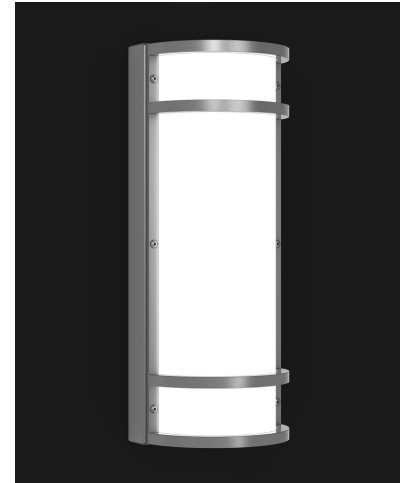

### GENERAL SPECIFICATION

- LED:** High efficiency +90CRI mid-power LEDs are field serviceable.
- LED Dimming:** 1% 0-10V dimming standard with LED lamping option.
- Body:** Formed .050 Al body with 1/4" x 1/2" Al rails and 1/2"sq decorative bars.
- Acrylic:** Cylinder is UL-94 HB Flame Class rated. Top and bottom lens standard.
- Standard Finishes:** Highly durable oven cured no VOC premium powder coat.
- Modified:** Contact factory for modified lengths, lamping and decorative fronts
- Surge Protection:** External surge protector provided as standard.
- Listing:** Fixture ETL listed for wet locations.