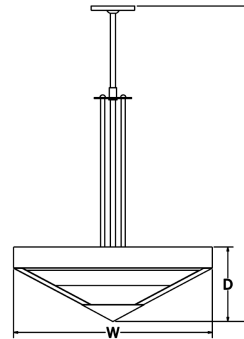

### GENERAL SPECIFICATION

- LED:** High efficiency +90CRI mid-power LEDs are field serviceable.
- LED Dimming:** 1% 0-10V dimming standard with LED lamping option.
- Body:** Body formed with 18ga steel.
- Canopy:** Low profile. Mounted on flat or sloped ceilings up to 40°.
- Acrylic:** UL-94 HB Flame Class rated.
- Modifications:** Consult factory for lamping, cluster, or sizing options.
- Finish:** Highly durable oven cured no VOC premium powder coat.
- Surge Protection:** External surge protector provided as standard.