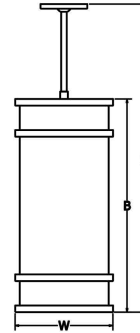

SAMPLE CATALOG NUMBER:						
GL-2400-	A-	W-	NSN-	1-	A-	34
MODEL NO.	LAMPING	ACRYLIC	FINISH	HANGER	OPTION(S)	OVERALL HEIGHT
GL-2400 12lbs W in 11 1/8" mm 280 6 kg B in 26" mm 635 H in 34" mm 890 Fixture does not include downlight	U. 4LED30 V. 4LED35 W. 4LED40	Standard: S. Satin White Acrylic is UL-94 HB Flame Class rated.	Standard: Powder Coat BLK- Black BL- Blue GR- Gray LG- Light Gray BE- Beige PAB- Antique Brass PA- Painted Aluminum PTC- Painted Copper WH- White DBZ- Dark Bronze NSN- New Satin Nickel BRN- Brown RD- Red CH- Champagne RG- Reed Green SG- Sungold GM- Gun Metal POR- Oil Rubbed Bronze Textured Powder TLV- Light Verdigris TWH- Textured White TBL- Textured Black TS- Textured Silver TBZ- Textured Bronze TST- Stone	1. Stem Remote driver. 2. Cable Standard white power cord. Remote driver. 3. Oversized with Stem 12" Canopy 4. Oversized with Cable Standard white power cord. 12" Canopy.	A. No Options BC. Black Cord Fixture supplied with black power cord. LC. 150" Cord & Cable Fixture supplied with 150" of cable and standard white cord or optional black cord. EL. Emergency LED Remote mount up to 10' from light source in controlled environment with an area temperature range of 32°-131°F. Specify 120 or 277 voltage.	Standard overall height shown by model no. For custom overall height, specify in inches.
GL-2401 21lbs W in 11 1/8" mm 280 10 kg B in 33 3/8" mm 850 H in 44" mm 1120 Fixture includes downlight	AA. 4LED30DL BB. 4LED35DL CC. 4LED40DL					

All dimensions are nominal.

Light Source Definition

Code	Total Wattage	Delivered Lumens	Kelvin	Code	*Total Wattage	*Delivered Lumens	Kelvin
U	51W	5556	3000	AA	68W	7248	3000
V	51W	5556	3500	BB	68W	7248	3500
W	51W	5556	4000	CC	68W	7248	4000