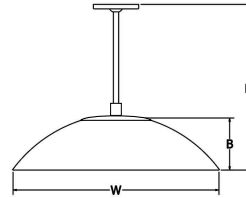

### GENERAL SPECIFICATION

- LED:** High efficiency mid-power LEDs.
- LED Dimming:** Standard 1% 0-10V dimming.
- Listing:** ETL listed for wet locations.
- Canopy:** Matches fixture finish. Hanger 3 includes 10.125" dia by 2.625" H spinning.
- Driver:** Max remote driver installation distance 25ft from fixture body.
- Acrylic:** Acrylic is UL-94 HB Flame Class rated.
- Finish:** Highly durable oven cured no VOC premium powder coat. Inner finish matches outer fixture finish.
- Surge Protection:** External surge protector provided as standard.

All Dimensions are nominal.