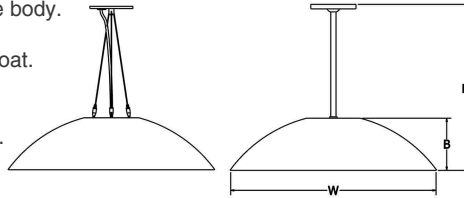

### GENERAL SPECIFICATION

- LED:** High efficiency mid-power LEDs.
- Uplight:** Optional uplight is wired on a second circuit. Standard satin white top lens.
- LED Dimming:** Standard 1% 0-10V dimming.
- Cable Hanger Option:** Standard 150" cable and white cord for on-site adjustability.
- Canopy:** Matches outer fixture finish. Hanger 3 & 4 with A-O lamping option includes 10.125" dia by 2.625" H spinning. V, W, X lamping includes 12" dia by 2" H.
- Driver:** Max remote driver installation distance 25ft from fixture body.
- Acrylic:** Acrylic is UL-94 HB Flame Class rated.
- Finish:** Highly durable oven cured no VOC premium powder coat.
- Inner Finish:** Available in white, black, and gold liquid paint.
- Non-white inner finishes will reduce lumen output.
- Surge Protection:** External surge protector provided standard.