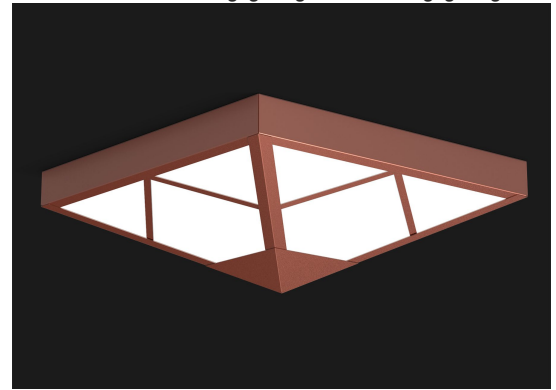

DIAMOND

Indoor Surface Mount

9777 Reavis Park Drive
St. Louis, MO 63123
800.331.2425 or 314.631.6000

sales@glighting.com www.glighting.com

GENERAL SPECIFICATION

- LED:** High efficiency +90CRI mid-power LEDs are field serviceable.
- LED Dimming:** 1% 0-10V dimming standard with LED lamping option.
- Body:** Body formed with 18ga steel.
- Acrylic:** UL-94 HB Flame Class rated.
- Modifications:** Consult factory for lamping, cluster, or sizing options.
- Finish:** Highly durable oven cured no VOC premium powder coat.
- Surge Protection:** External surge protector provided as standard.

SAMPLE CATALOG NUMBER: GL-3612-		L85-	W-	NSN-	A-
MODEL NO.		LAMPING	ACRYLIC	FINISH	OPTION(S)
GL-3610 21lbs W in 24" mm 610 10kg D in 7 1/2" mm 190		L40. 4LED30 IN4. 4MED L45. 4LED35 L44. 4LED40	Standard: W. White Opal Optional: S. Satin White Acrylic is UL-94 HB Flame Class rated.	Standard: Powder Coat BLK- Black BL- Blue GR- Gray LG- Light Gray BE- Beige PAB- Antique Brass PA- Painted Aluminum PTC- Painted Copper WH- White DBZ- Dark Bronze NSN- New Satin Nickel BRN- Brown RD- Red CH- Champagne RG- Reed Green SG- Sungold GM- Gun Metal POR- Oil Rubbed Bronze PG- Pine Green DO- Deep Orange PV- Purple Violet NB- Navy Blue Textured Powder TLV- Light Verdigris TWH- Textured White TBL- Textured Black TS- Textured Silver TBZ- Textured Bronze TST- Stone	A. No Options B. Damp Location Available in powder coat finish. EL. Emergency LED Remote mount up to 10' from lamping in controlled environment with an area temperature range of 32°-131°F. LED only. Specify 120 or 277 voltage.
GL-3611 28lbs W in 30" mm 760 13kg D in 9" mm 230		L80. 8LED30 IN4. 4MED L85. 8LED35 L84. 8LED40			
GL-3612 37lbs W in 36" mm 915 17kg D in 10 1/2" mm 270		L80. 8LED30 IN8. 8MED L85. 8LED35 L84. 8LED40			
GL-3613 52lbs W in 46" mm 1170 24kg D in 14 1/2" mm 370		L80. 8LED30 IN8. 8MED L85. 8LED35 L84. 8LED40			