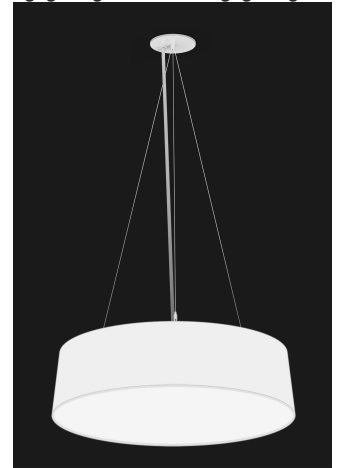

GENERAL SPECIFICATION

LED: High efficiency +90CRI mid-power LEDs are field serviceable. Universal voltage.

LED Dimming: Standard 1% 0-10V dimming. TRIAC, DALI, or DMX available upon request.

Acrylic: Satin white acrylic is UL-94 HB Flame Class rated.

Cable Hanger: Comes with 72" cable and white cord for on-site adjustability.

Finish: Highly durable oven cured no VOC premium powder coat.

Fixture painted textured white.

Surge Protection: External surge protector provided as standard.

SAMPLE CATALOG NUMBER: GL-2635-		A-	1-	A
MODEL NO.		LAMPING	HANGER	OPTIONS
GL-2635 W 26" in 660 mm 10lbs B 8" in 205 mm 4.5kg H 20"-68" in 510-1730 mm Fixture Painted Textured White	A. 5LED30 B. 5LED35 C. 5LED40	1. Cable 	A. No Options LC. 150" Cord & Cable Fixture supplied with 150" of cable and standard white cord. EL. Emergency LED Remote mount up to 10' from light source in controlled environment with an area temperature range of 32"-131°F. Specify 120 or 277 voltage.	
GL-2636 W 37 1/2" in 950 mm 15lbs B 8" in 205 mm 6.8kg H 20"-68" in 510-1730 mm Fixture Painted Textured White	D. 8LED30 E. 8LED35 F. 8LED40			