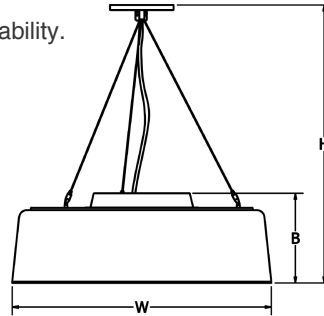

SAMPLE CATALOG NUMBER: GL-2635-		A-	1-	A
MODEL NO.		LAMPING	HANGER	OPTIONS
GL-2635 W 26" in 660 mm 10lbs B 8" in 205 mm 4.5kg H 20"-68" in 510-1730 mm Fixture Painted Textured White	A. 5LED30 B. 5LED35 C. 5LED40	1. Cable 	A. No Options LC. 150" Cord & Cable Fixture supplied with 150" of cable and standard white cord. EL. Emergency LED Remote mount up to 10' from light source in controlled environment with an area temperature range of 32"-131°F. Specify 120 or 277 voltage.	
GL-2636 W 37 1/2" in 950 mm 15lbs B 8" in 205 mm 6.8kg H 20"-68" in 510-1730 mm Fixture Painted Textured White	D. 8LED30 E. 8LED35 F. 8LED40			