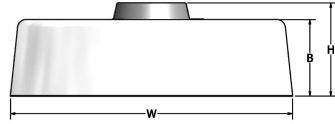

GENERAL SPECIFICATION

LED: High efficiency +90CRI mid-power LEDs are field serviceable. Universal voltage.

LED Dimming: Standard 1% 0-10V dimming. TRIAC, DALI, or DMX available upon request.

Acrylic: Satin white acrylic is UL-94 HB Flame Class rated.

Finish: Highly durable oven cured no VOC premium powder coat.

Fixture painted textured white.

Surge Protection: External surge protector provided as standard.

SAMPLE CATALOG NUMBER: GL-3635-				A-	A-
MODEL NO.				LAMPING	OPTIONS
GL-3635	W in 26"	mm 660	660	A. 5LED30	A. No Options EL. Emergency Ballast Remote mount up to 10' from light source in controlled environment with an area temperature range of 32°-131°F. Specify 120 or 277 voltage.
	8lbs B in 8"	mm 205	205	B. 5LED35	
	3.5kg H in 8 3/8"	mm 215	215	C. 5LED40	
Fixture Painted Textured White					
GL-3636	W in 37 1/2"	mm 950	950	D. 8LED30	
	10lbs B in 8"	mm 205	205	E. 8LED35	
	4.5kg H in 8 3/8"	mm 215	215	F. 8LED40	
Fixture Painted Textured White					