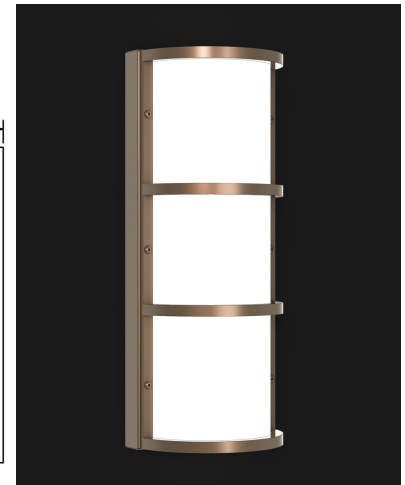

### GENERAL SPECIFICATION

- LED:** High efficiency +90CRI mid-power LEDs are field serviceable.
- LED Dimming:** 1% 0-10V dimming standard with LED lamping option.
- Body:** Formed .050 Al body with 1/4" x 1/2" Al rails and 1/2"sq decorative bars.
- Acrylic:** Cylinder is UL-94 HB Flame Class rated. Top and bottom lens standard.
- Standard Finishes:** Highly durable oven cured no VOC premium powder coat.
- Modified:** Contact factory for modified lengths, lamping and decorative fronts.
- Surge Protection:** External surge protector provided as standard.
- Listing:** Fixture ETL listed for wet locations.