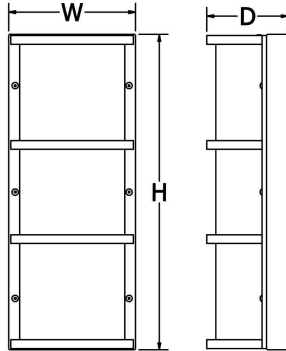

### GENERAL SPECIFICATION

- LED:** High efficiency +90CRI mid-power LEDs are field serviceable.
- LED Dimming:** 1% 0-10V dimming standard with LED lamping option.
- Body:** Formed .050 Al body with 1/4" x 1/2" Al rails and 1/2"sq decorative bars.
- Acrylic:** Cylinder is UL-94 HB Flame Class rated. Top and bottom lens standard.
- Standard Finishes:** Highly durable oven cured no VOC premium powder coat.
- Modified:** Contact factory for modified lengths, lamping and decorative fronts.
- Surge Protection:** External surge protector provided as standard.
- Listing:** Fixture ETL listed for wet locations.

All dimensions are nominal.