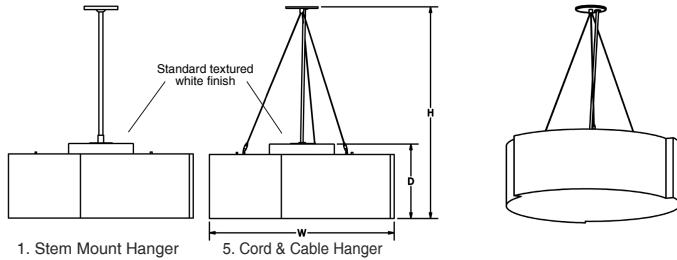

LED Dimming: 1% 0-10V dimming standard with LED lamping option.

Acrylic: One-piece acrylic lens. Standard top and bottom satin white with all acrylic options.

Canopy: Matches fixture finish. Low profile canopy may be mounted on flat or sloped ceilings up to 40°. Available stem or field adjustable cord and cable.

Surge Protection: External surge protector provided as standard.

SAMPLE CATALOG NUMBER:						
MODEL NO.	LAMPING	ACRYLIC	FINISH	HANGER	OPTION(S)	OVERALL HEIGHT
GL-2507 W 24" in 610 mm 18lbs D 9 3/4" in 250 mm 7kg H 20" in 510 mm	L50. 5LED30 L55. 5LED35 L54. 5LED40	Standard: S Satin White Optional: WL White Linen JT Jute Linen Acrylic is UL-94 HB Flame Class rated.	Standard: Powder Coat BLK -Black BL -Blue GR -Gray LG -Light Gray BE -Beige PAB -Antique Brass PA -Painted Aluminum PTC -Painted Copper WH -White DBZ -Dark Bronze NSN -New Satin Nickel BRN -Brown RD -Red CH -Champagne RG -Reed Green SG -Sungold GM -Gun Metal POR -Oil Rubbed Bronze PG -Pine Green DO -Deep Orange PV -Purple Violet NB -Navy Blue Textured Powder TLV -Light Verdigris TWH -Textured White TBL -Textured Black TS -Textured Silver TBZ -Textured Bronze TST -Stone	1. Stem  2. Cord & Cable  Supplied with white cord with hanger.	A. No Options BC. Black Cord Fixture supplied with black power cord. Hanger option 5 only. LC. 150" Cord & Cable Supplied with 150" Cord & Cable. Hanger option 2 only. EL. Emergency LED Must be remotely mounted in a controlled environment with an area temperature range of 32°-131°F. LED only. Specify 120 or 277 voltage.	Stem mount only - Specify overall height in inches. Standard overall height shown by model no.
GL-2508 W 30" in 760 mm 20lbs D 11 3/4" in 300 mm 7.9kg H 22" in 560 mm						