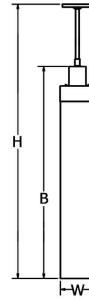

GENERAL SPECIFICATION

- LED:** High efficiency mid-power LEDs are field serviceable.
- LED Dimming:** Standard 1% 0-10V dimming. TRIAC, DALI, or DMX available upon request.
- Down Light:** 90CRI 17 watt 2000 lumen module. Lamping code ending with "DL" includes downlight.
- Acrylic:** Satin white seamless acrylic is UL-94 HB Flame Class rated.
- Canopy:** Matches fixture finish. Low profile canopy may be mounted on flat or sloped ceilings up to 40°. Available stem or field adjustable cord and cable.
- Cable Hanger Option:** Supplied with standard 72" white cord and cable. Field adjustable.
- Finish:** Highly durable oven cured no VOC premium powder coat.
- Modifications:** Consult factory for lamping or cluster options.
- Surge Protection:** External surge protector provided as standard.