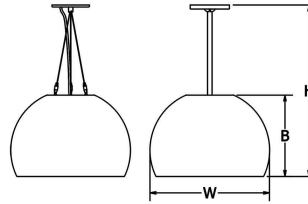

LUNA

Interior Pendant

9777 Reavis Park Drive
St. Louis, MO 63123
800.331.2425 or 314.631.6000

sales@glighting.com www.glighting.com

GENERAL SPECIFICATION

- LED:** High efficiency mid-power LEDs.
- Uplight:** Optional uplight is wired on a second circuit. Standard satin white top lens.
- LED Dimming:** Standard 1% 0-10V dimming.
- Cable Hanger Option:** Standard 150" cable and white cord for on-site adjustability.
- Canopy:** Matches outer fixture finish. Hanger 3 & 4 with A-O lamping option includes 10.125" dia by 2.625" H spinning. V, W, X lamping includes 12" dia by 2" H.
- Driver:** Max remote driver installation distance 25ft from fixture body.
- Acrylic:** Acrylic is UL-94 HB Flame Class rated.
- Finish:** Highly durable oven cured no VOC premium powder coat.
- Inner Finish:** Inner finish matches outer finish.
- Surge Protection:** External surge protector provided as standard.