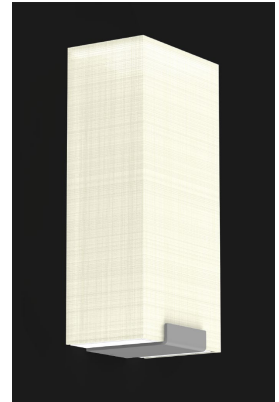

MADERA

Interior ADA Fabric Sconce

9777 Reavis Park Drive
St. Louis, MO 63123
800.331.2425 or 314.631.6000

sales@glighting.com www.glighting.com

GENERAL SPECIFICATION

Shade: Standard white fabric shade. Custom shapes, sizes, and colors available.

Lamping: Standard lamping packages offer +90CRI long lamp life, high power factor energy efficient electronic driver. 1% 0-10v dimming standard.

Acrylic: UL-94 HB Flame Class rated. Standard white opal top and bottom lens.

Standard Finish: Highly durable oven cured no VOC premium powder coat.

Custom: Contact factory for custom lengths and lamping.

LED: Driver mounted in 4" square x 2 1/8" deep junction box:
Steel City #52171 or equivalent (supplied by others)

Surge Protection: External surge protector provided as standard.

SAMPLE CATALOG NUMBER: GL-4700-		B-	W-	NSN-	A	
MODEL NO.		LAMPING	SHADE	FINISH	OPTION(S)	
GL-4700 4lbs 1.8kg	W in 6" mm 150	A. 13LED30 B. 13LED35 C. 13LED40	W White C Cream BL Blue BK Black S Stone R Red	Standard: Powder Coat BLK-Black BL-Blue GR-Gray LG-Light Gray BE-Beige PAB-Antique Brass PA-Painted Aluminum PTC-Painted Copper WH-White DBZ-Dark Bronze NSN-New Satin Nickel BRN-Brown RD-Red CH-Champagne RG-Reed Green SG-Sungold GM-Gun Metal POR-Oil Rubbed Bronze PG-Pine Green DO-Deep Orange PV-Purple Violet NB-Navy Blue Textured Powder TLV-Light Verdigris TWH-Textured White TBL-Textured Black TS-Textured Silver TBZ-Textured Bronze TST-Stone	A. No Options EL. Emergency LED Must be remotely mounted in a controlled environment with an area temperature range of 32°-131°F. TD. Triac/ELV Dimming	
	H in 12 5/8" mm 320					D in 3 7/8" mm 100
GL-4701 5lbs 2.3kg	W in 8" mm 205	A. 13LED30 B. 13LED35 C. 13LED40	Washable: WW White WC Cream WLG Lt Gray WGR Gray WBK Black WR Red WBL Blue	Shade options may vary based on availability. Consult Finish Guide at glighting.com for current options.		
	H in 18" mm 460					D in 3 7/8" mm 100

All Dimensions are nominal.