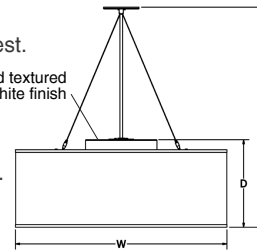

MARINA II

Interior Round Pendant

9777 Reavis Park Drive
St. Louis, MO 63123
800.331.2425 or 314.631.6000

sales@glighting.com www.glighting.com

GENERAL SPECIFICATION

LED: High efficiency mid-power LEDs are field serviceable.
Lower Output: Lamping code ending with LO features lower lumen output.
LED Dimming: Standard 1% 0-10V dimming. TRIAC, DALI, or DMX available upon request.
Shade: Standard white fabric shade with integral satin white diffuser.
 Custom shapes, sizes, and colors available.
Canopy: Matches fixture finish. Low profile canopy may be mounted on flat or sloped ceilings up to 40°. Available stem or field adjustable cord and cable.
Cable Hanger Option: Supplied with standard 72" white cord and cable. Field adjustable.
Finish: Highly durable oven cured no VOC premium powder coat.
Modifications: Consult factory for lamping or cluster options.
Surge Protection: External surge protector provided as standard.