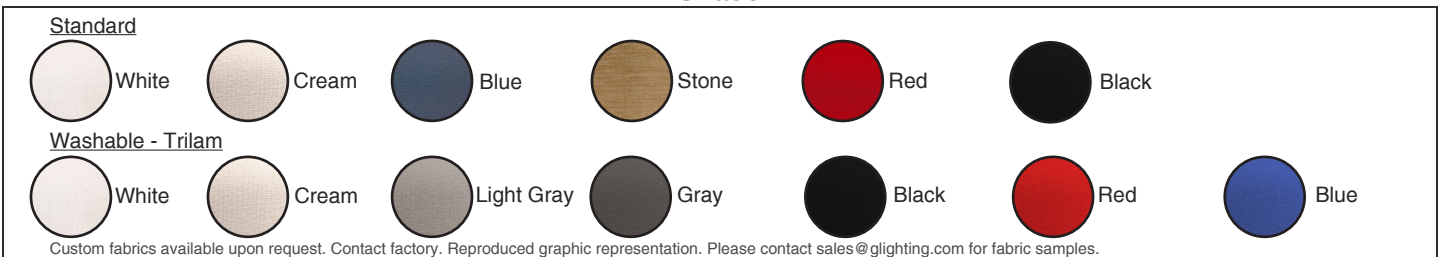

Shade

Light Source Definition

Code	Lamp	Type	Lamp Base	Code	Lamp	Total Wattage	Delivered Lumens	Kelvin	CRI
IN3,IN6	MED	A-19	Medium 120V	LL50	5LED30LO	39W	4462	3000	+90
		Total	Delivered	LL55	5LED35LO	39W	4462	3500	+90
Code	Lamp	Wattage	Lumens	Kelvin	LL54	5LED40LO	39W	4462	+90
LL10	1LED30LO	17 W	1825	3000	L50	5LED30	65W	7436	3000 +90
LL15	1LED35LO	17 W	1825	3500	L55	5LED35	65W	7436	3500 +90
LL14	1LED40LO	17 W	1825	4000	L54	5LED40	65W	7436	4000 +90
L10	1LED30	27 W	3008	3000	LL80	8LED30LO	63W	7126	3000 +90
L15	1LED35	27 W	3008	3500	LL85	8LED35LO	63W	7126	3500 +90
L14	1LED40	27 W	3008	4000	LL84	8LED40LO	63W	7126	4000 +90
					L80	8LED30	105W	12248	3000 +90
					L85	8LED35	105W	12248	3500 +90
					L84	8LED40	105W	12248	4000 +90

Universal Voltage unless otherwise specified.
Contact factory for availability of other lamp configurations.