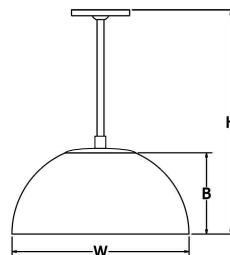

### GENERAL SPECIFICATION

- LED:** High efficiency mid-power LEDs.
- LED Dimming:** Standard 1% 0-10V dimming.
- Listing:** ETL listed for wet locations.
- Canopy:** Matches fixture finish. Hanger 3 includes 10.125" dia by 2.625" H spinning.
- Driver:** Max remote driver installation distance 25ft from fixture body.
- Acrylic:** Acrylic is UL-94 HB Flame Class rated.
- Finish:** Highly durable oven cured no VOC premium powder coat. Inner finish matches outer fixture finish.
- Surge Protection:** External surge protector provided as standard.

All Dimensions are nominal.