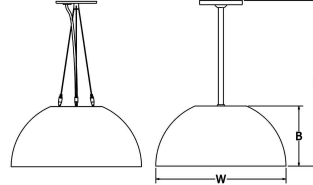

### GENERAL SPECIFICATION

- LED:** High efficiency mid-power LEDs.
- Uplight:** Optional uplight is wired on a second circuit. Standard satin white top lens.
- LED Dimming:** Standard 1% 0-10V dimming.
- Cable Hanger Option:** Standard 150" cable and white cord for on-site adjustability.
- Canopy:** Matches outer fixture finish. Hanger 3 & 4 with A-O lamping option includes 10.125" dia by 2.625" H spinning. V, W, X lamping includes 12" dia by 2" H.
- Driver:** Max remote driver installation distance 25ft from fixture body.
- Acrylic:** Acrylic is UL-94 HB Flame Class rated.
- Finish:** Highly durable oven cured no VOC premium powder coat.
- Inner Finish:** Inner finish matches outer finish.
- Surge Protection:** External surge protector provided as standard.

All Dimensions are nominal.