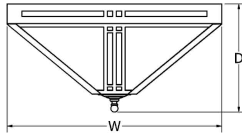

MESA

Indoor Surface Mount

9777 Reavis Park Drive

St. Louis, MO 63123

800.331.2425 or 314.631.6000

sales@glighting.com www.glighting.com

GENERAL SPECIFICATION

- LED:** High efficiency +90CRI mid-power LEDs are field serviceable.
- LED Dimming:** 1% 0-10V dimming standard with LED lamping option.
- Body:** Body formed with 18ga steel.
- Acrylic:** UL-94 HB Flame Class rated.
- Modifications:** Consult factory for lamping, cluster, or sizing options.
- Finish:** Highly durable oven cured no VOC premium powder coat.
- Surge Protection:** External surge protector provided as standard.

SAMPLE CATALOG NUMBER: GL-3620-				
MODEL NO.	L85-	W-	NSN-	A-
MODEL NO.	LAMPING	ACRYLIC	FINISH	OPTION(S)
GL-3620 21lbs W in 24" mm 610 10kg D in 12 1/4" mm 310	L40. 4LED30 IN4. 4MED L45. 4LED35 L44. 4LED40	Standard: W. White Opal Optional: S. Satin White Acrylic is UL-94 HB Flame Class rated.	Standard: Powder Coat BLK- Black BL- Blue GR- Gray LG- Light Gray BE- Beige PAB- Antique Brass PA- Painted Aluminum PTC- Painted Copper WH- White DBZ- Dark Bronze NSN- New Satin Nickel BRN- Brown RD- Red CH- Champagne RG- Reed Green SG- Sungold GM- Gun Metal POR- Oil Rubbed Bronze PG- Pine Green DO- Deep Orange PV- Purple Violet NB- Navy Blue Textured Powder TLV- Light Verdigris TWH- Textured White TBL- Textured Black TS- Textured Silver TBZ- Textured Bronze TST- Stone	A. No Options B. Damp Location Available in powder coat finish. EL. Emergency LED Remote mount up to 10' from lamping in controlled environment with an area temperature range of 32°-131°F. LED only. Specify 120 or 277 voltage.
GL-3621 28lbs W in 30" mm 760 13kg D in 15 1/4" mm 390	L80. 8LED30 IN4. 4MED L85. 8LED35 L84. 8LED40			
GL-3622 37lbs W in 36" mm 915 17kg D in 18 1/8" mm 460	L80. 8LED30 IN8. 8MED L85. 8LED35 L84. 8LED40			
GL-3623 52lbs W in 46" mm 1170 24kg D in 23 3/4" mm 580	L80. 8LED30 IN8. 8MED L85. 8LED35 L84. 8LED40			