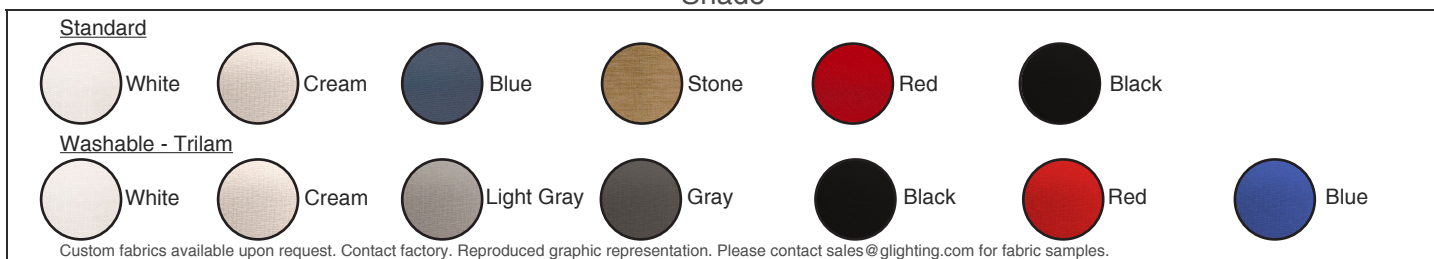

Shade

Lamp Definition

Lamp	LED	Kelvin	CRI	Rated Life Hrs	Delivered Lumens
13LED30	13W	3000	80	50000	1169
13LED35	13W	3500	80	50000	1169
13LED40	13W	4000	80	50000	1169

Universal Voltage unless otherwise specified.
Contact factory for availability of other lamp configurations.