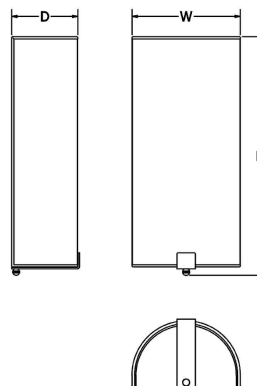

MONTEREY

Interior ADA Fabric Sconce

9777 Reavis Park Drive
St. Louis, MO 63123
800.331.2425 or 314.631.6000

sales@glighting.com www.glighting.com

GENERAL SPECIFICATION

Shade: Standard white fabric shade. Custom shapes, sizes, and colors available.

Lamping: Standard lamping packages offer +90CRI long lamp life, high power factor energy efficient electronic driver. 1% 0-10v dimming standard.

Acrylic: UL-94 HB Flame Class rated. Standard white opal top and bottom lens.

Standard Finish: Highly durable oven cured no VOC premium powder coat.

Custom: Contact factory for custom lengths and lamping.

LED: Driver mounted in 4" square x 2 1/8" deep junction box:
Steel City #52171 or equivalent (supplied by others)

Surge Protection: External surge protector provided as standard.

SAMPLE CATALOG NUMBER: GL-4705-		B-	W-	NSN-	A
MODEL NO.		LAMPING	SHADE	FINISH	OPTION(S)
GL-4705	W in 6" mm 150 H in 12 5/8" mm 330 D in 3 7/8" mm 100 4lbs 1.8kg	A. 13LED30 B. 13LED35 C. 13LED40	W White C Cream BL Blue BK Black S Stone R Red	Standard: Powder Coat BLK-Black BL-Blue GR-Gray LG-Light Gray BE-Beige PAB-Antique Brass PA-Painted Aluminum PTC-Painted Copper WH-White DBZ-Dark Bronze NSN-New Satin Nickel BRN-Brown RD-Red CH-Champagne RG-Reed Green SG-Sungold GM-Gun Metal POR-Oil Rubbed Bronze PG-Pine Green DO-Deep Orange PV-Purple Violet NB-Navy Blue Textured Powder TLV-Light Verdigris TWH-Textured White TBL-Textured Black TS-Textured Silver TBZ-Textured Bronze TST-Stone	A. No Options EL. Emergency LED Must be remotely mounted in a controlled environment with an area temperature range of 32°-131°F. TD. Triac/ELV Dimming
GL-4706	W in 7" mm 175 H in 18" mm 460 D in 3 7/8" mm 100 5lbs 2.3kg	A. 13LED30 B. 13LED35 C. 13LED40	Washable: WW White WC Cream WLG Lt Gray WGR Gray WBK Black WR Red WBL Blue	Shade options may vary based on availability. Consult Finish Guide at glighting.com for current options.	

All Dimensions are nominal.