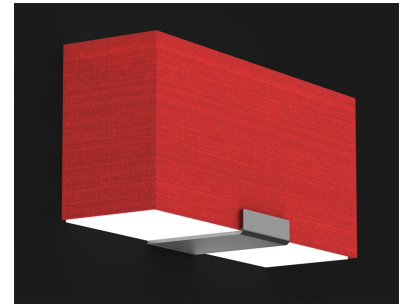

### GENERAL SPECIFICATION

**Shade:** Standard white fabric shade. Custom shapes, sizes, and colors available.

**Lamping:** Standard lamping packages offer +90CRI long lamp life, high power factor energy efficient electronic driver. 1% 0-10v dimming standard.

**LED:** Driver mounted in 4" square x 2 1/8" deep junction box:  
Steel City #52171 or equivalent (supplied by others)

**Surge Protection:** External surge protector provided as standard.

SAMPLE CATALOG NUMBER: GL-4710-				
MODEL NO.	B-	W-	NSN-	A
<b>GL-4710</b> W in 13" mm 330 H in 6" mm 150 4lbs D in 3 3/4" mm 95 1.8kg	<b>A.</b> 13LED30 <b>B.</b> 13LED35 <b>C.</b> 13LED40	<b>W</b> White <b>C</b> Cream <b>BL</b> Blue <b>BK</b> Black <b>S</b> Stone <b>R</b> Red  Washable: <b>WW</b> White <b>WC</b> Cream <b>WLG</b> Lt Gray <b>WGR</b> Gray <b>WBK</b> Black <b>WR</b> Red <b>WBL</b> Blue  Shade options may vary based on availability. Consult Finish Guide at <a href="http://glighting.com">glighting.com</a> for current options.	<b>Standard:</b> Powder Coat <b>BLK</b> -Black <b>BL</b> -Blue <b>GR</b> -Gray <b>LG</b> -Light Gray <b>BE</b> -Beige <b>PAB</b> -Antique Brass <b>PA</b> -Painted Aluminum <b>PTC</b> -Painted Copper <b>WH</b> -White <b>DBZ</b> -Dark Bronze <b>NSN</b> -New Satin Nickel <b>BRN</b> -Brown <b>RD</b> -Red <b>CH</b> -Champagne <b>RG</b> -Reed Green <b>SG</b> -Sungold <b>GM</b> -Gun Metal <b>POR</b> -Oil Rubbed Bronze <b>PG</b> -Pine Green <b>DO</b> -Deep Orange <b>PV</b> -Purple Violet <b>NB</b> -Navy Blue  <b>Textured Powder</b> <b>TLV</b> -Light Verdigris <b>TWH</b> -Textured White <b>TBL</b> -Textured Black <b>TS</b> -Textured Silver <b>TBZ</b> -Textured Bronze <b>TST</b> -Stone	<b>A.</b> No Options <b>EL.</b> Emergency LED Must be remotely mounted in a controlled environment with an area temperature range of 32°-131°F. <b>TD.</b> Triac/ELV Dimming