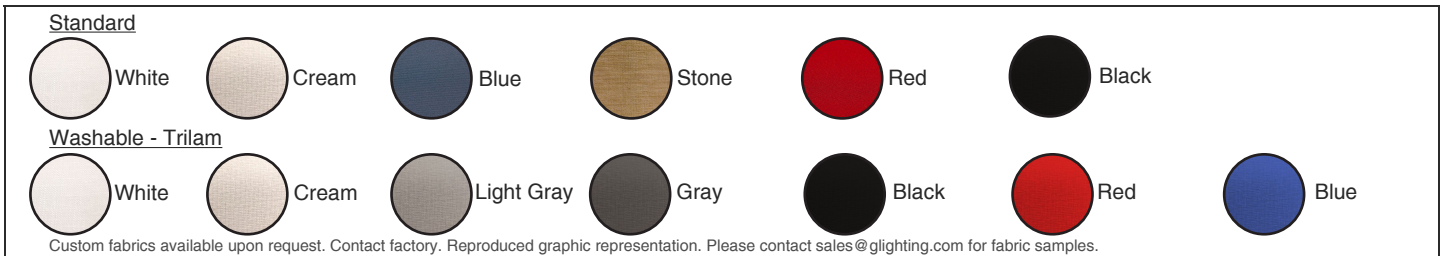

Shade

Lamp Definition

Lamp	LED	Kelvin	CRI	Rated Life Hrs	Delivered Lumens
13LED30	13W	3000	+90	50000	1300
13LED35	13W	3500	+90	50000	1300
13LED40	13W	4000	+90	50000	1300

Universal Voltage unless otherwise specified.
Contact factory for availability of other lamp configurations.