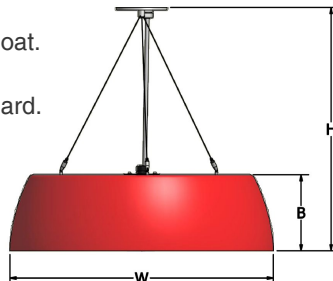

LED Dimming: Standard 1% 0-10V dimming. TRIAC, DALI, or DMX available upon request.

Acrylic: Satin white seamless acrylic is UL-94 HB Flame Class rated.

Cable Hanger: Comes with 72" cable and cord for on-site adjustability.

Canopy: Matches fixture finish.

Finish: Highly durable oven cured no VOC premium powder coat.

Spinning interior painted textured white.

Surge Protection: External surge protector provided as standard.

SAMPLE CATALOG NUMBER: GL-2641-		E-	PTC-	1-	A
MODEL NO.		LAMPING	FINISH	HANGER	OPTIONS
GL-2640	W 26" in 660 mm 10lbs B 7 1/2" in 190 mm 4.5kg H 20"-68" in 510-1730 mm	A. 4LED30 B. 4LED35 C. 4LED40	Standard: Powder Coat BLK -Black BL -Blue GR -Gray LG -Light Gray BE -Beige PAB -Antique Brass PA -Painted Aluminum PTC -Painted Copper DBZ -Dark Bronze NSN -New Satin Nickel BRN -Brown RD -Red CH -Champagne RG -Reed Green SG -Sungold GM -Gun Metal POR -Oil Rubbed Bronze PG -Pine Green DO -Deep Orange PV -Purple Violet NB -Navy Blue Textured Powder TLV -Light Verdigris TWH -Textured White TBL -Textured Black TS -Textured Silver TBZ -Textured Bronze TST -Stone Not available in standard white finish	1. Cable 	A. No Options BC. Black Cord Fixture supplied with black power cord. LC. 150" Cord & Cable Fixture supplied with 150" of cable and standard white cord or optional black cord. EL. Emergency LED Remote mount up to 10' from light source in controlled environment with an area temperature range of 32"-131°F. Specify 120 or 277 voltage.
GL-2641	W 37" in 940 mm 15lbs B 7 1/2" in 190 mm 6.8kg H 20"-68" in 510-1730 mm	D. 5LED30 E. 5LED35 F. 5LED40			