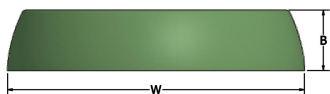

SAMPLE CATALOG NUMBER: GL-3641-				E-	NSN-	A
MODEL NO.				LAMPING	FINISH	OPTIONS
GL-3640	W 26" in 8lbs B 7 1/2" in 3.5kg	660 mm 190 mm		A. 4LED30 B. 4LED35 C. 4LED40	Standard: Powder Coat BLK-Black BL-Blue GR-Gray LG-Light Gray BE-Beige PAB-Antique Brass PA-Painted Aluminum PTC-Painted Copper DBZ-Dark Bronze NSN-New Satin Nickel BRN-Brown RD-Red CH-Champagne RG-Reed Green SG-Sungold GM-Gun Metal POR-Oil Rubbed Bronze PG-Pine Green DO-Deep Orange PV-Purple Violet NB-Navy Blue Textured Powder TLV-Light Verdigris TWH-Textured White TBL-Textured Black TS-Textured Silver TBZ-Textured Bronze TST-Stone	A. No Options EL. Emergency LED Remote mount up to 10' from light source in controlled environment with an area temperature range of 32"-131°F. Specify 120 or 277 voltage.
GL-3641	W 37" in 10lbs B 7 1/2" in 4.5kg	940 mm 190 mm		D. 5LED30 E. 5LED35 F. 5LED40		

All Dimensions are nominal.

Light Source Definition

Code	Total Wattage	Rated Life Hrs	Delivered Lumens	Kelvin	CRI
4LED30	52W	50000	4310	3000	+90
4LED35	52W	50000	4310	3500	+90
4LED40	52W	50000	4310	4000	+90
5LED30	65W	50000	5320	3000	+90
5LED35	65W	50000	5320	3500	+90
5LED40	65W	50000	5320	4000	+90

Universal Voltage unless otherwise specified.
Contact factory for availability of other lamp configurations.